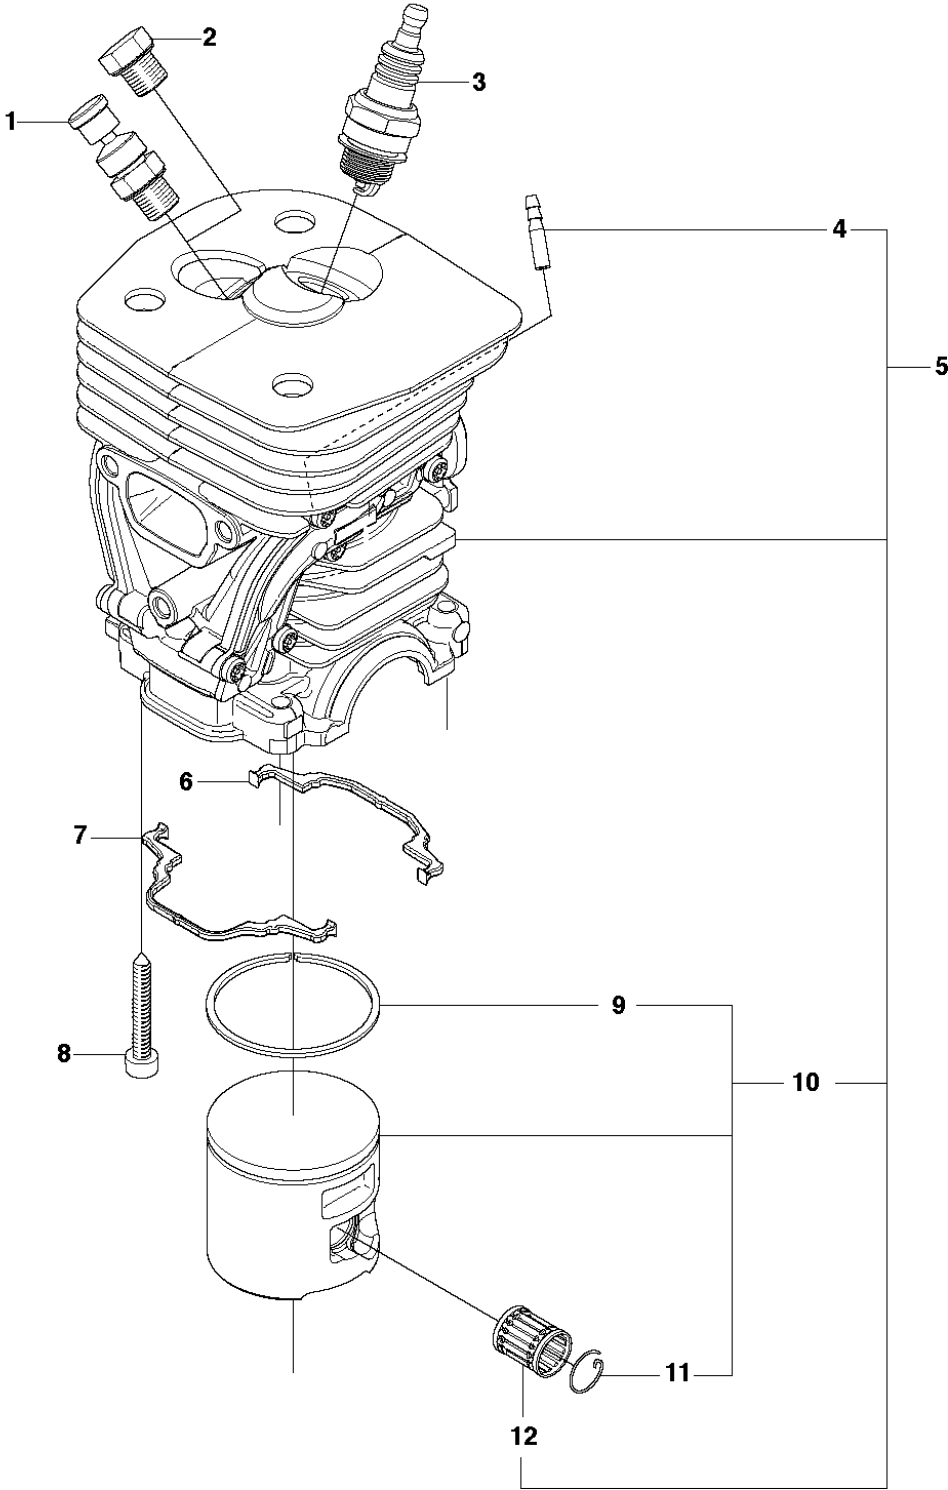

H 455e, 455
CYLINDER PISTON

CYLINDER PISTON

455 Rancher

Ref	Part No	Description	Remark	QTY KIT	
1	585 23 63-01	DECOMPRESSION VALVE		1	
2	503 55 22-01	PLUG		1	
3	503 23 51-08	SPARK PLUG	RCJ7Y	1	
4	503 42 43-01	IMPULSE NIPPLE		1	5
5	537 32 04-02	CYLINDER ASSY	455	1	
6	537 24 58-01	GASKET		1	
7	537 24 57-01	GASKET		1	
8	503 20 05-27	SCREW IHSCM		4	
9	503 28 90-50	PISTON RING	455	1	10, 5
10	537 29 30-04	PISTON ASSY	455	1	5
11	737 43 12-00	SNAP RING		2	10, 5
12	501 86 18-01	NEEDLE BEARING		1	5