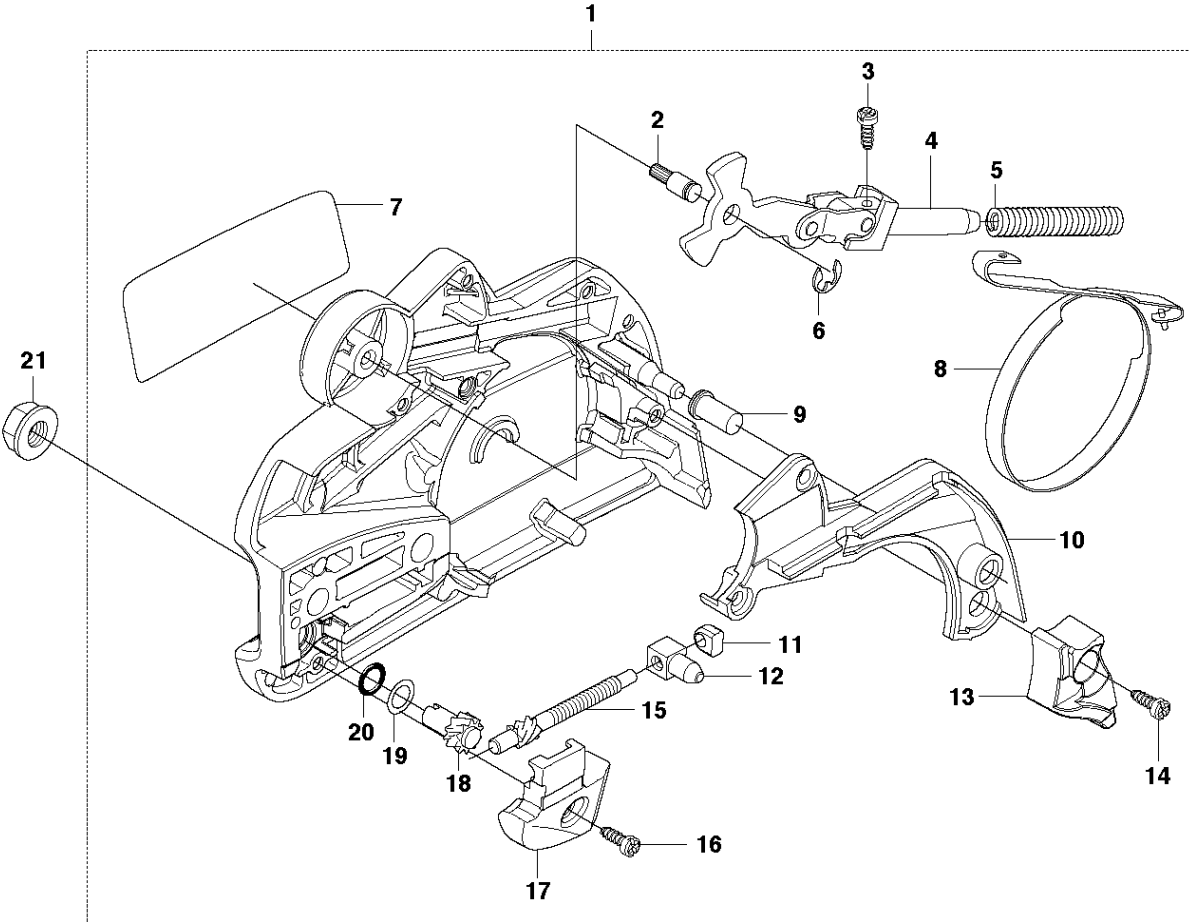

A2 455 Rancher
CLUTCH COVER

CLUTCH COVER

455 Rancher

Ref	Part No	Description	Remark	QTY	KIT
1	537 28 63-01	CLUTCH COVER ASSY		1	
2	503 89 29-01	PIN KNEE-JOINT		1	1
3	503 21 70-10	SCREW CCRPANT		1	1
4	503 89 08-02	KNEE JOINT ASSY		1	1
5	503 46 59-01	BRAKE SPRING		1	1
6	735 31 08-20	E-CLIP		1	1
7	537 29 86-01	LABEL		1	1
8	537 04 30-01	BRAKE BAND ASSY		1	1
9	503 85 52-01	GUIDE BUSHING		1	1
10	537 10 80-02	HUB CAP		1	1
11	537 01 74-01	BEARING SLEEVE		1	1,15
12	537 28 66-01	PAWL		1	1,15
13	537 08 90-01	WEAR PROTECTION		1	1
14	503 21 70-10	SCREW CCRPANT		4	1
15	575 26 04-03	CHAIN TENSIONER KIT		1	1
16	503 21 70-10	SCREW CCRPANT		1	1
17	537 28 64-01	COVER		1	1
18	537 07 94-02	WORM WHEEL		1	1,15
19	503 23 00-63	WASHER		1	1,15
20	740 48 07-02	O-RING		1	1,15
21	503 22 00-01	HEXAGON NUT		2