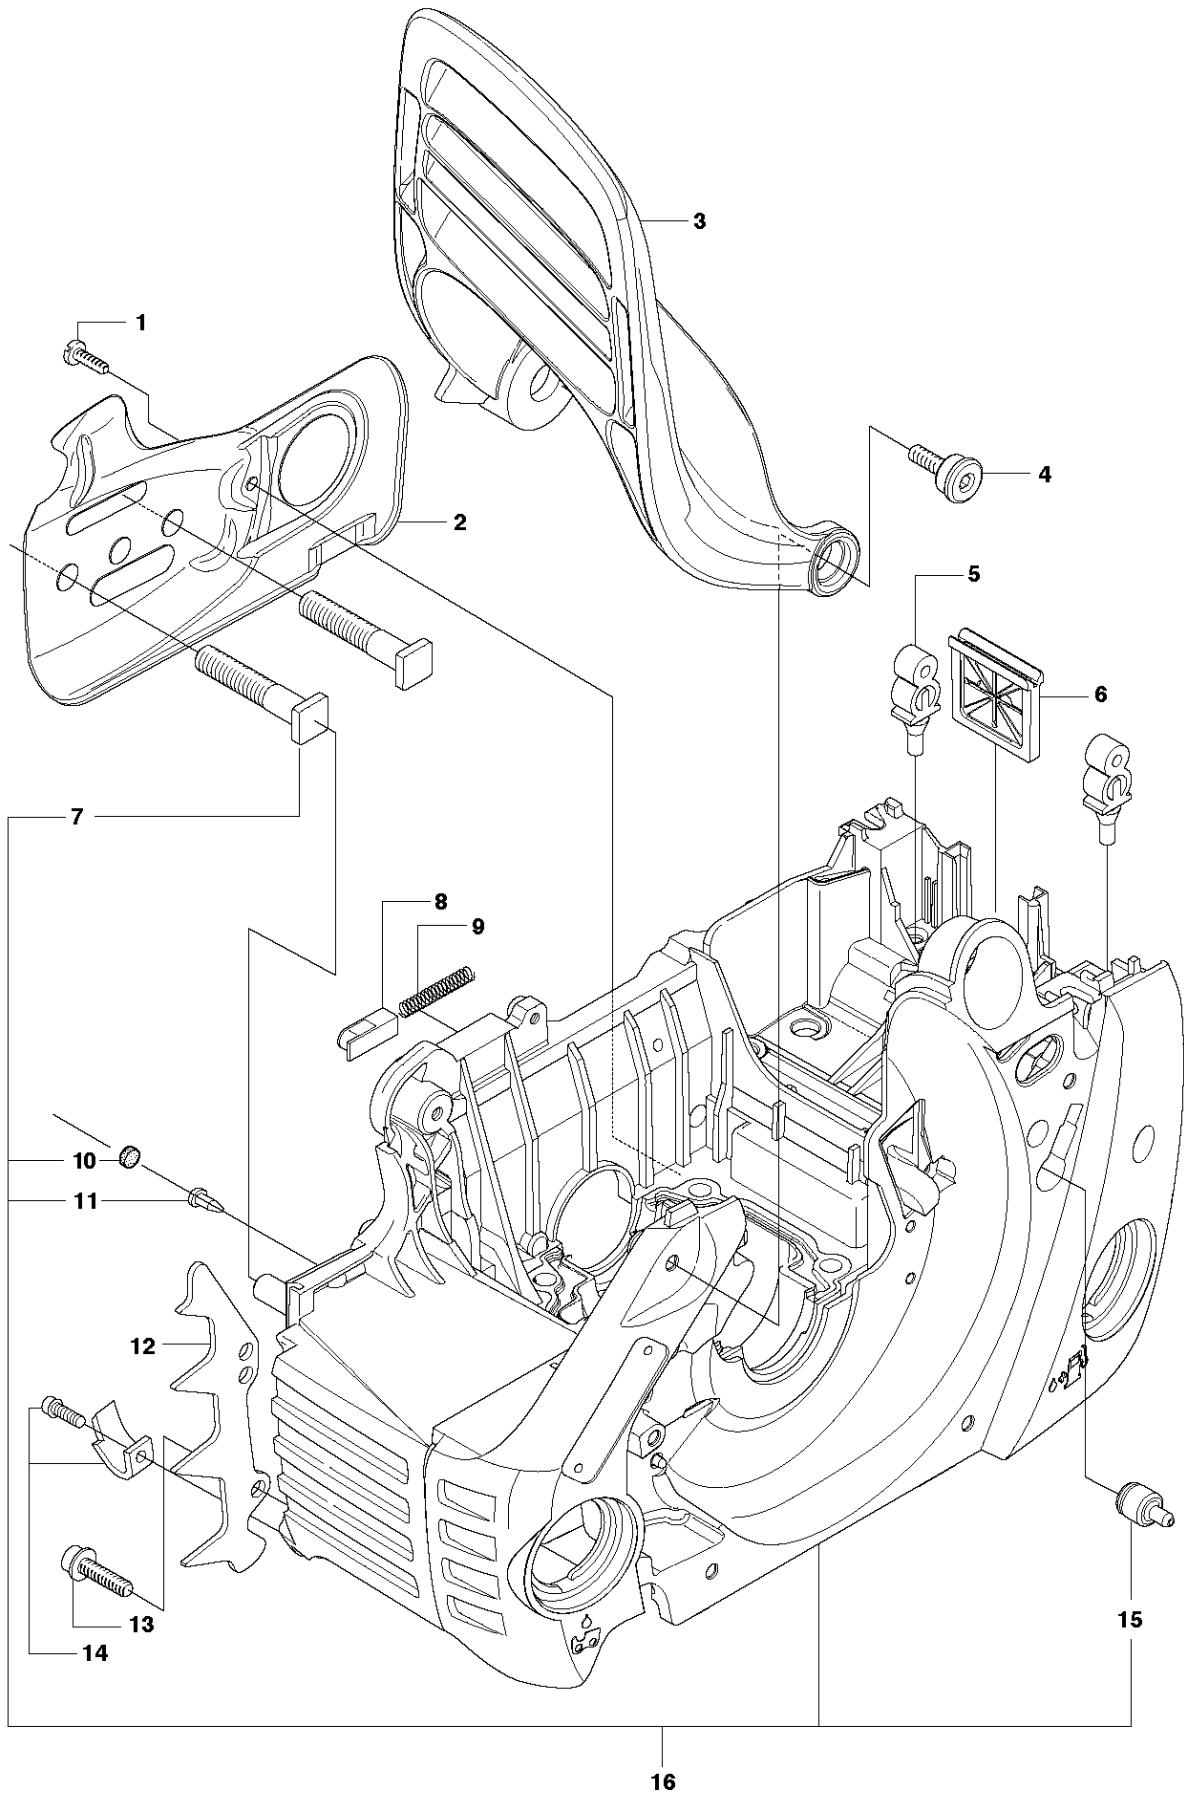

## CLUTCH &amp; OIL PUMP

455 Rancher

Ref	Part No	Description	Remark	QTY	KIT
1	537 11 05-03	CLUTCH ASSY		1	
2	537 35 91-01	CLUTCH SPRING		2	1
3	537 29 17-02	CLUTCH DRUM	".325"x7 SPUR"	1	
3	537 29 16-04	CLUTCH DRUM	"8"x7 SPUR"	1	
4	503 25 52-01	NEEDLE BEARING		1	3
5	537 25 26-01	PUMP PINION		1	
6	544 18 01-04	OIL PUMP ASSY		1	
7	503 89 16-01	SPRING		1	6
8	503 23 00-60	WASHER		1	6
9	537 06 93-02	PUMP PISTON		1	6
10	503 89 15-01	SPRING		1	6
11	721 11 64-30	GROOVED PIN		1	6
12	537 02 71-01	ADJUSTER		1	6
13	503 21 74-16	SCREW IHSCT		1	
14	537 26 15-01	OIL PRESSURE HOSE		1	
15	585 51 40-01	OIL HOSE		1	
16	510 04 43-01	OIL SCREEN		1	

## CLUTCH COVER

455 Rancher

Ref	Part No	Description	Remark	QTY	KIT
1	537 28 63-01	CLUTCH COVER ASSY		1	
2	503 89 29-01	PIN KNEE-JOINT		1	1
3	503 21 70-10	SCREW CCRPANT		1	1
4	503 89 08-02	KNEE JOINT ASSY		1	1
5	503 46 59-01	BRAKE SPRING		1	1
6	735 31 08-20	E-CLIP		1	1
7	537 29 86-01	LABEL		1	1
8	537 04 30-01	BRAKE BAND ASSY		1	1
9	503 85 52-01	GUIDE BUSHING		1	1
10	537 10 80-02	HUB CAP		1	1
11	537 01 74-01	BEARING SLEEVE		1	1,15
12	537 28 66-01	PAWL		1	1,15
13	537 08 90-01	WEAR PROTECTION		1	1
14	503 21 70-10	SCREW CCRPANT		4	1
15	575 26 04-03	CHAIN TENSIONER KIT		1	1
16	503 21 70-10	SCREW CCRPANT		1	1
17	537 28 64-01	COVER		1	1
18	537 07 94-02	WORM WHEEL		1	1,15
19	503 23 00-63	WASHER		1	1,15
20	740 48 07-02	O-RING		1	1,15
21	503 22 00-01	HEXAGON NUT		2	

**C** 455e, 455  
COVER

COVER

455 Rancher

Ref	Part No	Description	Remark	QTY	KIT
1	537 30 89-01	CYLINDER COVER		1	
2	503 20 34-76	SCREW CCRPANMO		3	1
3	503 98 74-01	LABEL		1	1

**K2** 455  
CRANKCASE