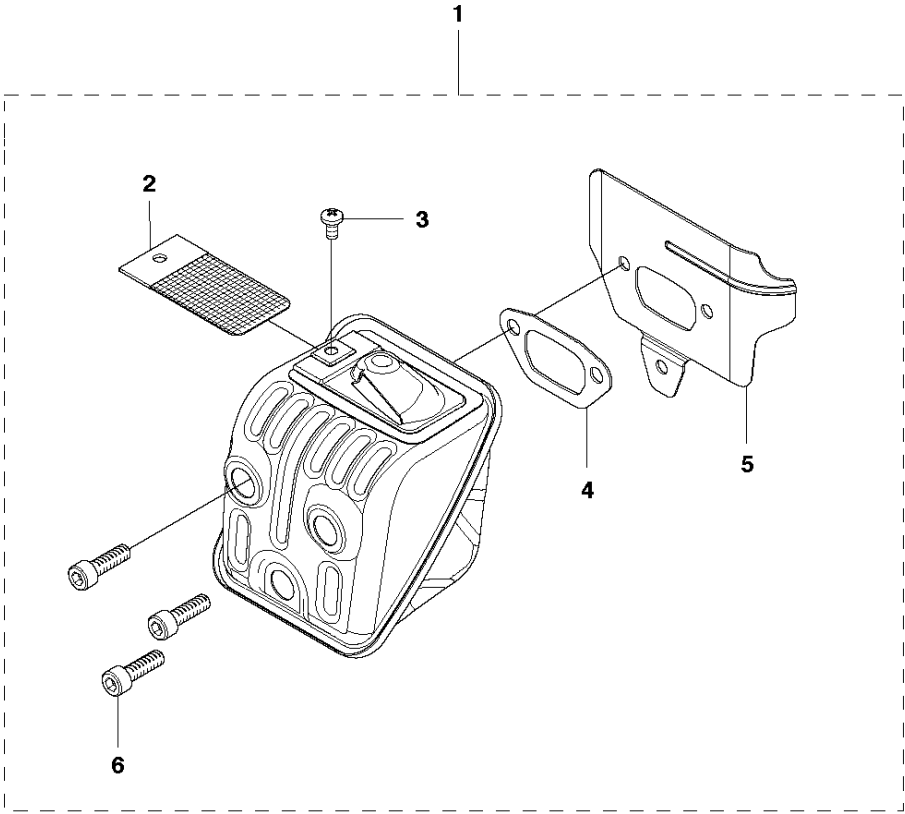

F 455e, 455
MUFFLER

MUFFLER

455 Rancher

Ref	Part No	Description	Remark	QTY	KIT
1	575 74 30-02	MUFFLER KIT		1	
2	544 11 68-02	SPARK ARRESTER SCREEN		1	1
3	725 53 70-55	SCREW IHSCM		3	
4	537 28 77-01	GASKET		1	
5	577 22 33-01	HEAT DEFLECTOR		1	
6	724 12 87-59	SCREW CRPANM		1	1