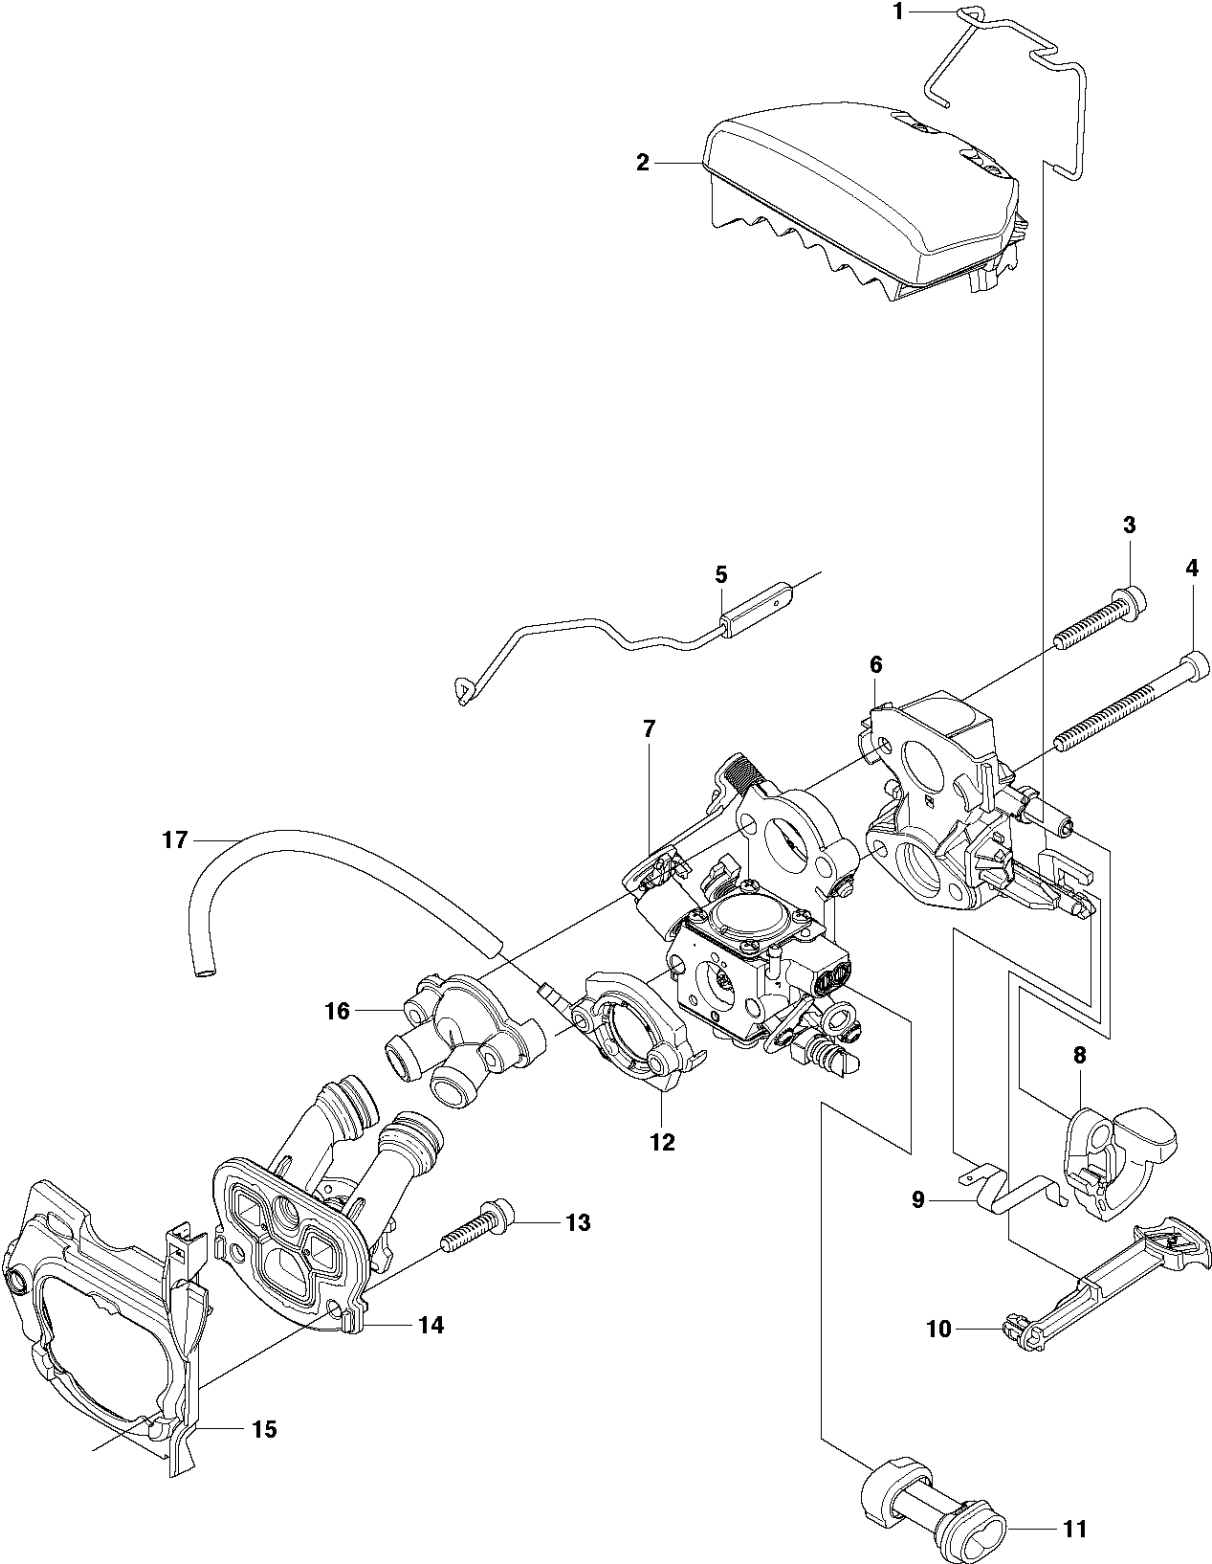

# SPARE PARTS LIST

CHAIN SAWS

455 Rancher

**P** 455e, 455  
ACCESSORIES

ACCESSORIES

455 Rancher

Ref	Part No	Description	Remark	QTY KIT
1	501 69 17-01	COMBINATION WRENCH		1

**G** 455e, 455  
CARBURETOR & AIR FILTER

## CLUTCH &amp; OIL PUMP

455 Rancher

Ref	Part No	Description	Remark	QTY	KIT
1	537 11 05-03	CLUTCH ASSY		1	
2	537 35 91-01	CLUTCH SPRING		2	1
3	537 29 17-02	CLUTCH DRUM	".325"x7 SPUR"	1	
3	537 29 16-04	CLUTCH DRUM	"8"x7 SPUR"	1	
4	503 25 52-01	NEEDLE BEARING		1	3
5	537 25 26-01	PUMP PINION		1	
6	544 18 01-04	OIL PUMP ASSY		1	
7	503 89 16-01	SPRING		1	6
8	503 23 00-60	WASHER		1	6
9	537 06 93-02	PUMP PISTON		1	6
10	503 89 15-01	SPRING		1	6
11	721 11 64-30	GROOVED PIN		1	6
12	537 02 71-01	ADJUSTER		1	6
13	503 21 74-16	SCREW IHSCT		1	
14	537 26 15-01	OIL PRESSURE HOSE		1	
15	585 51 40-01	OIL HOSE		1	
16	510 04 43-01	OIL SCREEN		1	