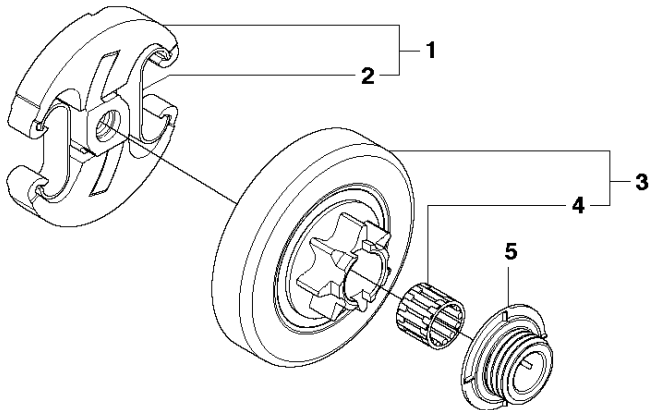

B 455e, 455
CLUTCH & OIL PUMP

CLUTCH & OIL PUMP

455 Rancher

Ref	Part No	Description	Remark	QTY	KIT
1	537 11 05-03	CLUTCH ASSY		1	
2	537 35 91-01	CLUTCH SPRING		2	1
3	537 29 17-02	CLUTCH DRUM	".325"x7 SPUR"	1	
3	537 29 16-04	CLUTCH DRUM	"8"x7 SPUR"	1	
4	503 25 52-01	NEEDLE BEARING		1	3
5	537 25 26-01	PUMP PINION		1	
6	544 18 01-04	OIL PUMP ASSY		1	
7	503 89 16-01	SPRING		1	6
8	503 23 00-60	WASHER		1	6
9	537 06 93-02	PUMP PISTON		1	6
10	503 89 15-01	SPRING		1	6
11	721 11 64-30	GROOVED PIN		1	6
12	537 02 71-01	ADJUSTER		1	6
13	503 21 74-16	SCREW IHSCT		1	
14	537 26 15-01	OIL PRESSURE HOSE		1	
15	585 51 40-01	OIL HOSE		1	
16	510 04 43-01	OIL SCREEN		1