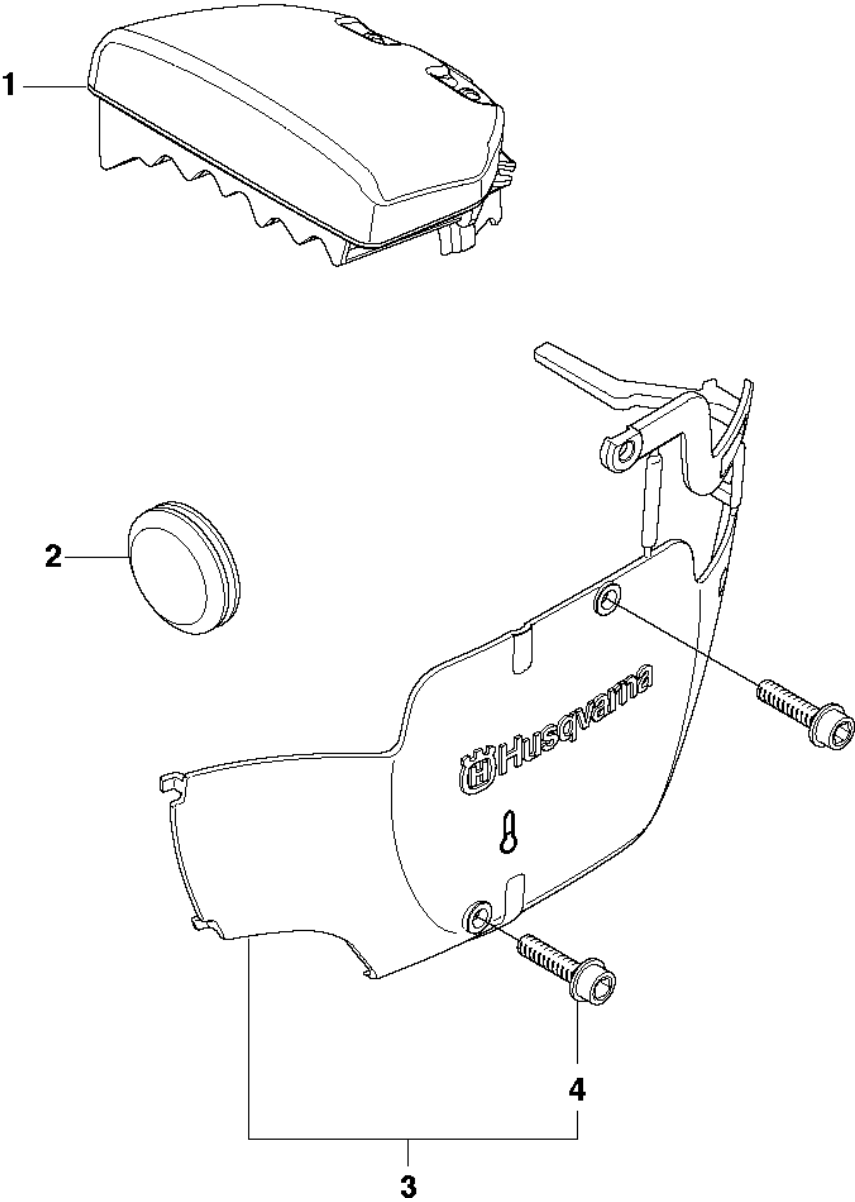

Q 455e, 455
WINTER KIT

WINTER KIT

455 Rancher

Ref	Part No	Description	Remark	QTY	KIT
1	537 25 57-01	AIR FILTER ASSY	μ80	1	
2	503 40 59-01	WINTER PLUG		1	
3	537 35 60-01	WINTER KIT		1	
4	503 21 70-16	SCREW CCRPANT		2	3