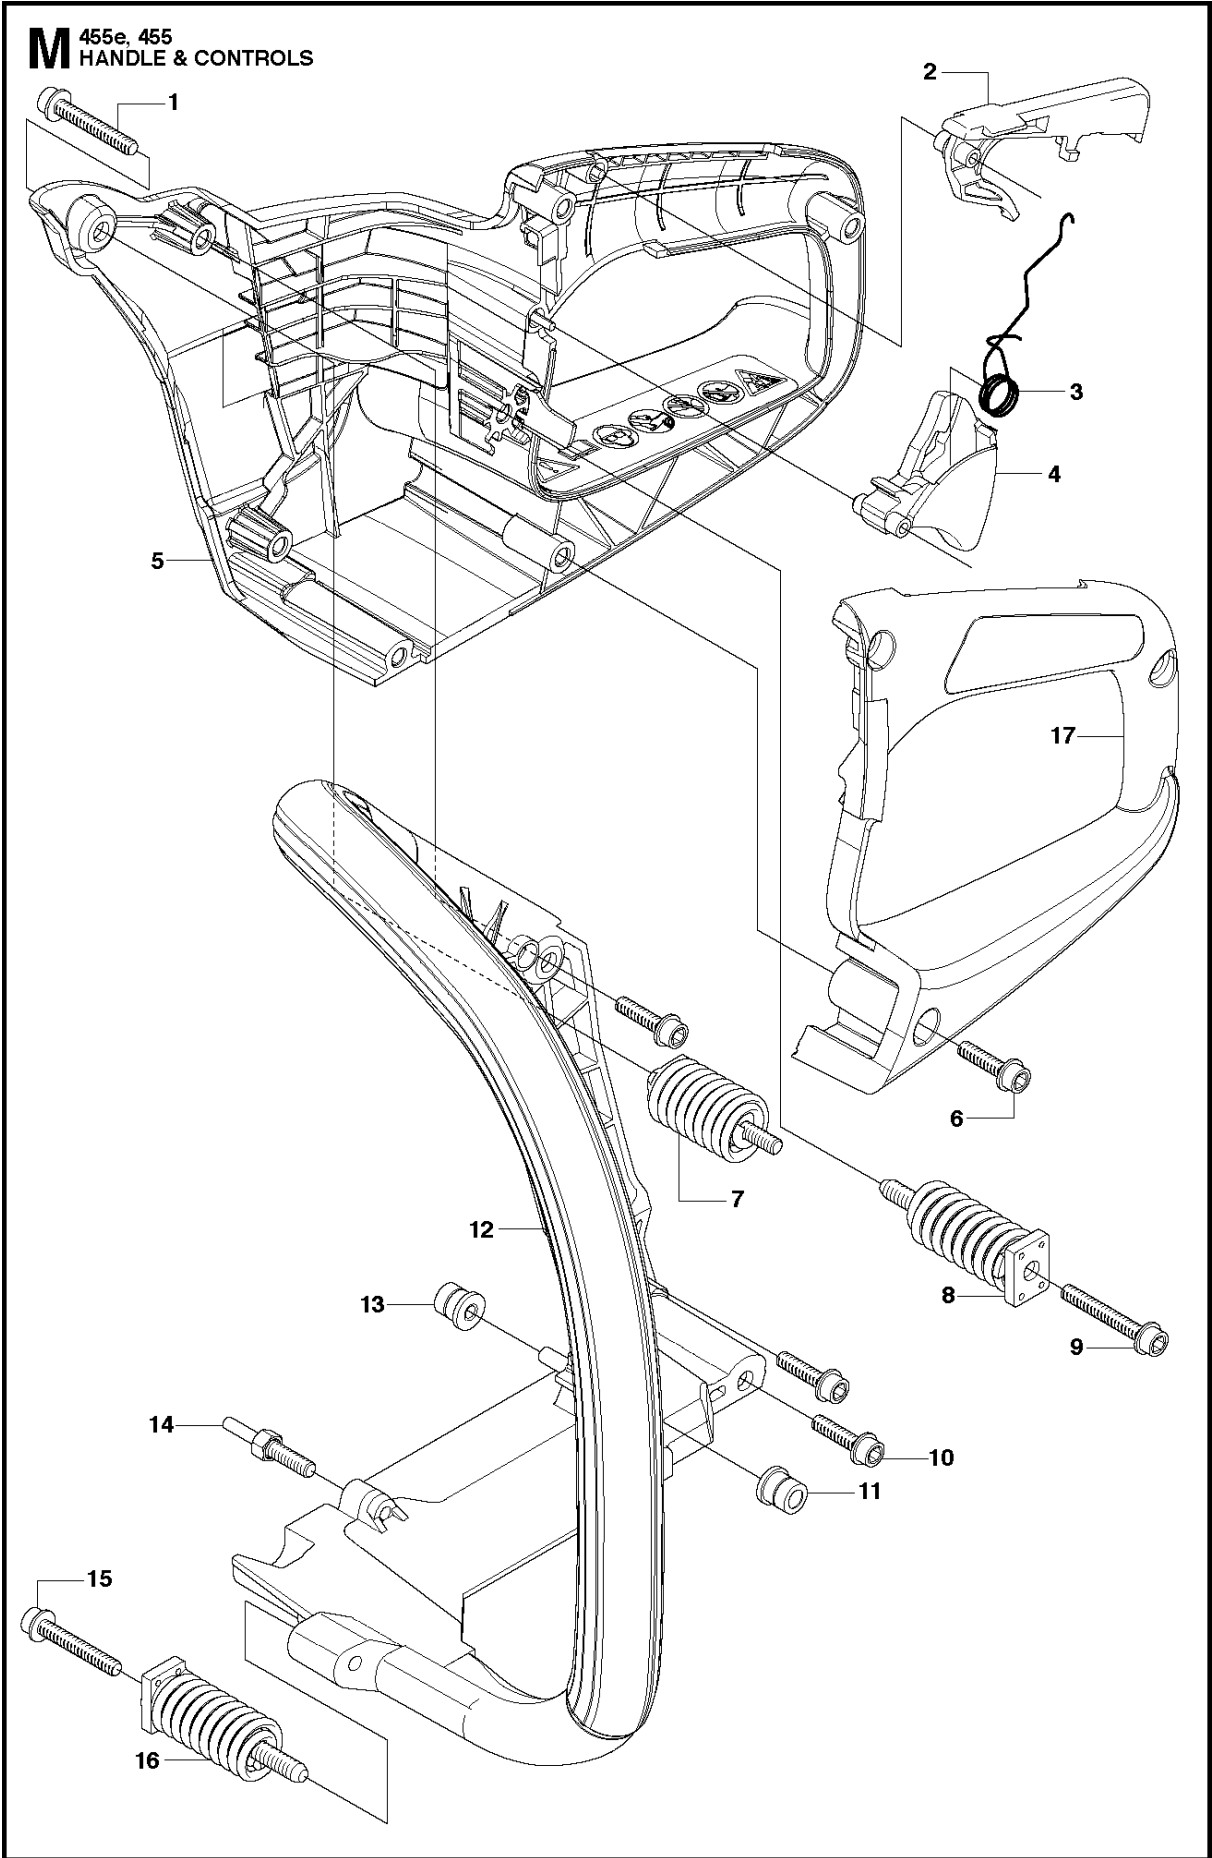

HANDLE & CONTROLS

455 Rancher

Ref	Part No	Description	Remark	QTY KIT
1	503 21 88-76	SCREW IHSCT		1
2	502 44 02-01	THROTTLE LOCKOUT		1
3	503 99 86-01	RECOIL SPRING		1
4	537 26 05-03	THROTTLE TRIGGER		1
5	580 94 59-01	REAR HANDLE		1
6	503 21 02-70	SCREW IHSCT		3
7	537 30 46-01	ANTIVIBRATION ELEMENT		1
8	503 85 41-01	ANTIVIBRATION ELEMENT		1
9	503 21 88-76	SCREW IHSCT		1
10	503 21 02-70	SCREW IHSCT		3
11	503 86 92-01	LATERAL SUPPORT		1
12	537 23 05-02	FRONT HANDLE		1
13	503 86 92-01	LATERAL SUPPORT		3
14	537 24 29-01	SCREW		1
15	503 21 88-76	SCREW IHSCT		1
16	503 92 31-01	ANTIVIBRATION ELEMENT		1
17	537 23 07-04	HUB CAP		1