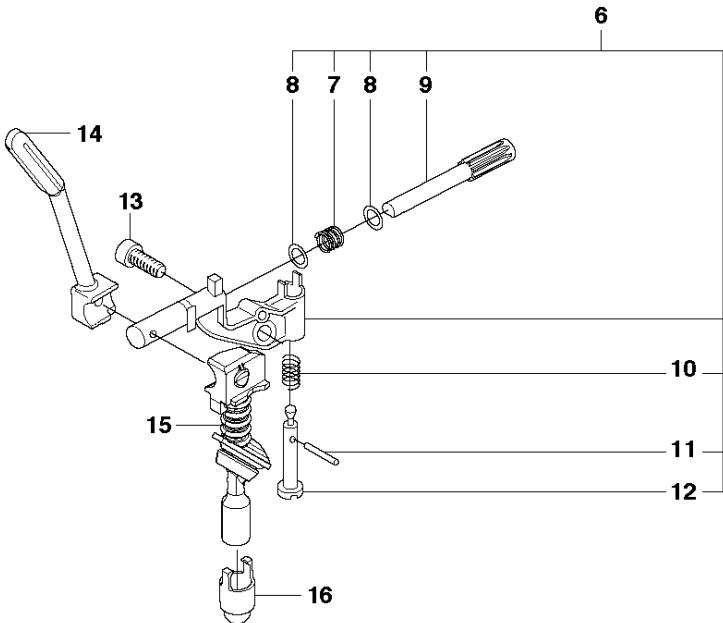

B 455e, 455
CLUTCH & OIL PUMP

CLUTCH & OIL PUMP

455 Rancher

Ref	Part No	Description	Remark	QTY	KIT
1	537 11 05-03	CLUTCH ASSY		1	
2	537 35 91-01	CLUTCH SPRING		2	1
3	537 29 17-02	CLUTCH DRUM	".325"x7 SPUR"	1	
3	537 29 16-04	CLUTCH DRUM	"8"x7 SPUR"	1	
4	503 25 52-01	NEEDLE BEARING		1	3
5	537 25 26-01	PUMP PINION		1	
6	544 18 01-04	OIL PUMP ASSY		1	
7	503 89 16-01	SPRING		1	6
8	503 23 00-60	WASHER		1	6
9	537 06 93-02	PUMP PISTON		1	6
10	503 89 15-01	SPRING		1	6
11	721 11 64-30	GROOVED PIN		1	6
12	537 02 71-01	ADJUSTER		1	6
13	503 21 74-16	SCREW IHSCT		1	
14	537 26 15-01	OIL PRESSURE HOSE		1	
15	585 51 40-01	OIL HOSE		1	
16	510 04 43-01	OIL SCREEN		1