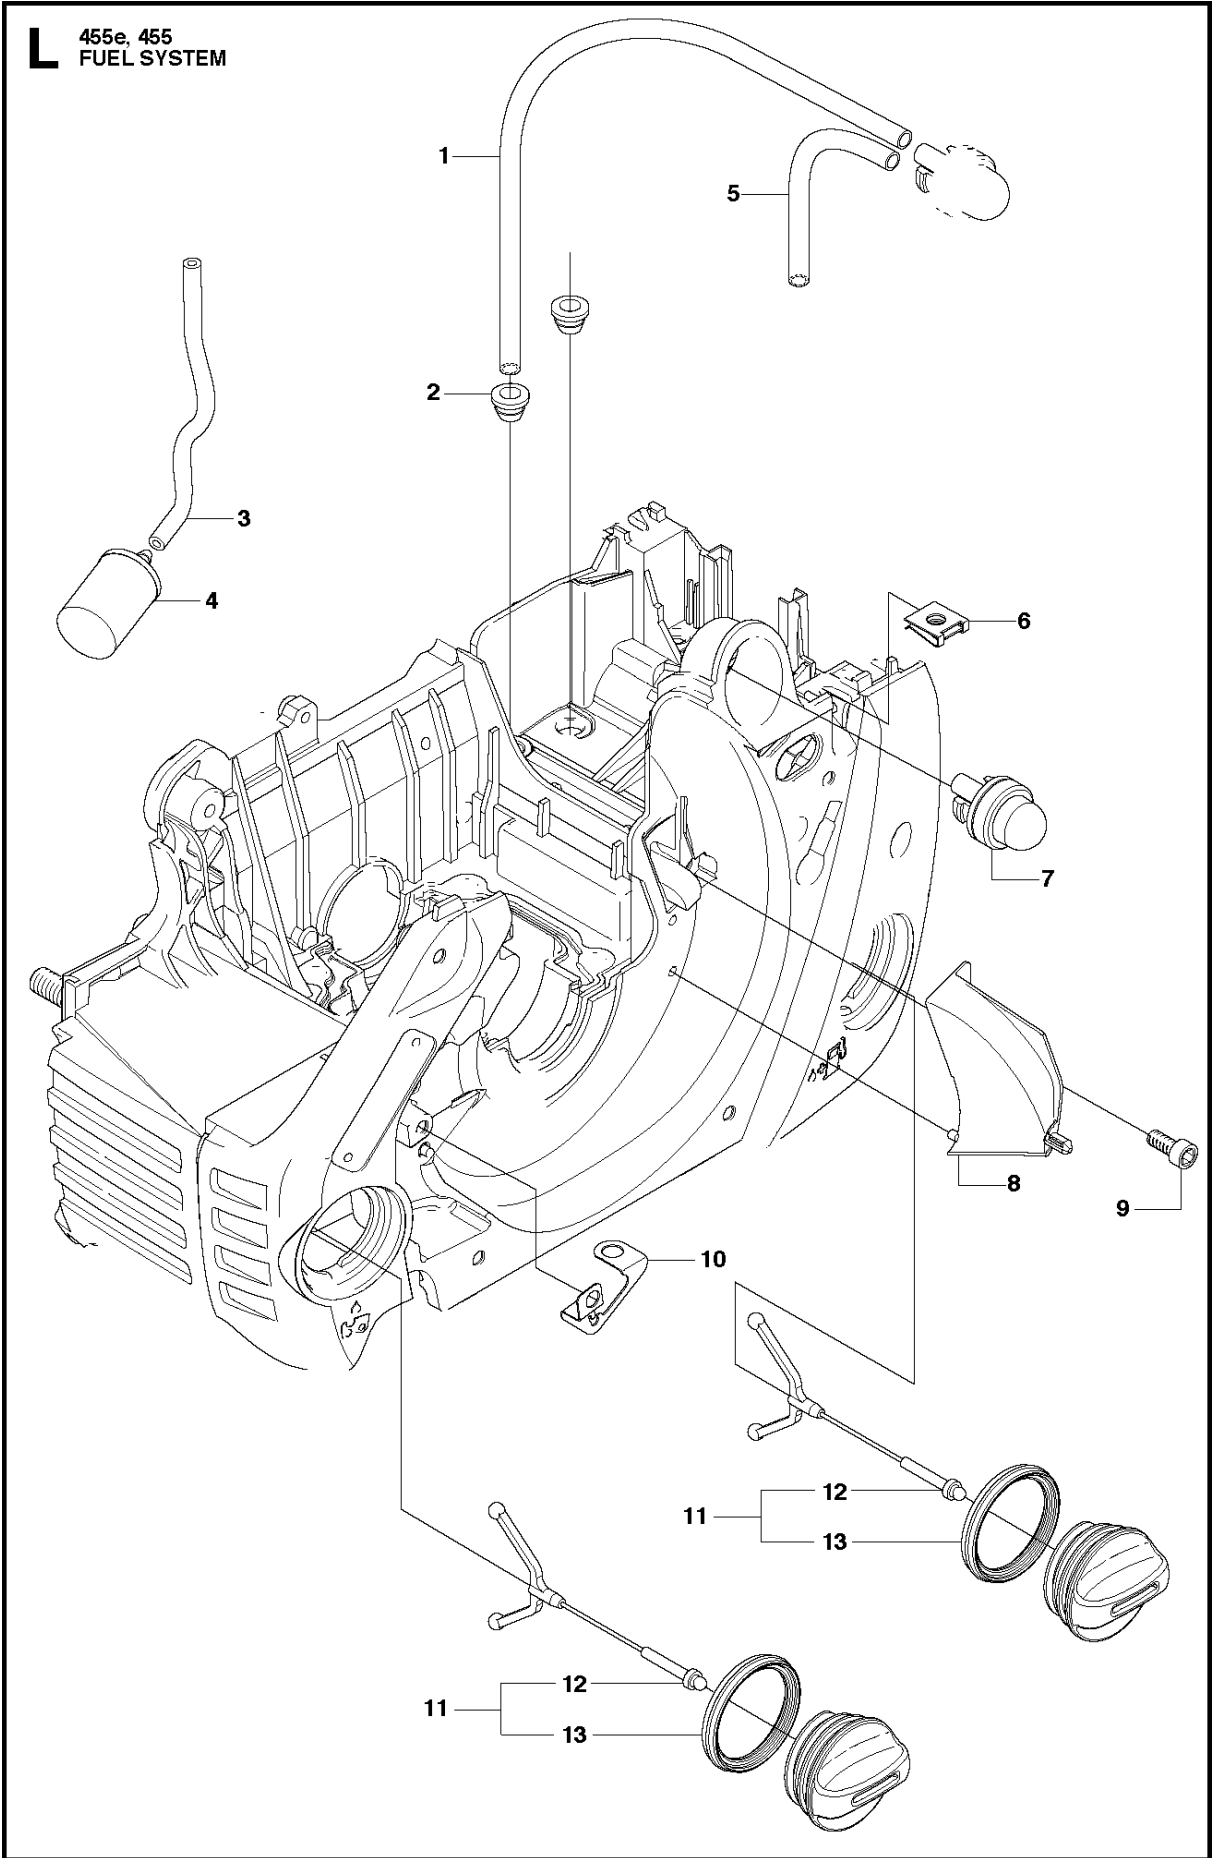

FUEL SYSTEM

455 Rancher

Ref	Part No	Description	Remark	QTY KIT
1	537 04 24-08	FUEL HOSE		1
2	503 73 58-01	BUSHING		2
3	581 75 62-02	FUEL HOSE		1
4	503 44 32-01	FILTER		1
5	537 04 24-02	FUEL HOSE		1
6	503 22 69-02	NUT		3
7	503 93 66-01	PRIMER HOUSING		1
8	537 31 79-01	AIR NOZZLE		1
9	503 21 74-12	SCREW IHSCT		1
10	537 27 80-01	GROUND PLATE		1
11	537 21 52-02	TANK CAP ASSY		2
12	503 57 89-01	HOLDER		1
13	537 21 50-01	SEALING		1