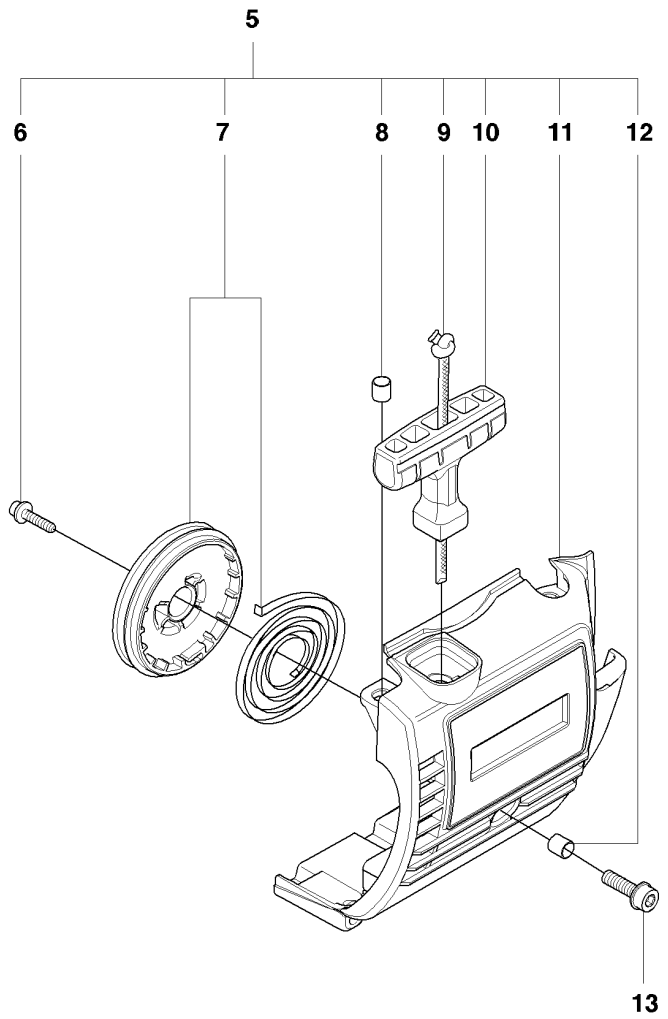

HANDLE

327 HE4 X-SERIES from 2015-01

Ref	Part No	Description	Remark	QTY KIT
1	503 88 88-01	TUBE		1
2	537 41 64-03	COVER		1
3	537 08 55-02	HANDLE		1
4	503 20 07-16	SCREW IHSCFM		1
5	503 94 10-01	HOOK		1
6	731 23 14-01	HEXAGON NUT		1
7	537 24 00-01	CLUTCH DRUM ASSY		1
8	735 31 12-00	CIRCLIP		1
9	537 23 48-01	DRIVE SHAFT		1
10	585 94 40-01	DECAL		1

E 327 HE4x, 327 HE3x
LEVER

HANDLE

327 HE4 X-SERIES from 2015-01

Ref	Part No	Description	Remark	QTY	KIT
1	537 29 50-02	HANDLE		1	
2	725 53 29-55	SCREW IHSCM		1	1
3	734 11 46-01	WASHER		1	1
4	503 22 65-01	SQUARE NUT		1	1
5	537 29 56-01	CLAMP		1	
6	522 84 89-01	SHAFT		1	

N 327HDA65x, HE3x, HE4x
IGNITION & CLUTCH

IGNITION SYSTEM & CLUTCH

327 HE4 X-SERIES from 2015-01

Ref	Part No	Description	Remark	QTY	KIT
1	502 49 36-01	SHORT CIRCUIT CABLE		1	
2	537 43 43-01	SPARK PLUG CAP		1	4
3	503 23 51-09	SPARK PLUG		1	
4	502 49 37-01	IGNITION MODULE		1	
5	503 21 66-18	SCREW IH SCT		2	
6	503 84 29-02	SCREW		2	
7	537 04 01-02	CLUTCH ASSY		1	
9	503 14 51-01	CLUTCH SPRING		1	9
10	537 04 68-02	WASHER		1	
11	537 24 25-01	CLUTCH HUB		1	
12	537 24 96-02	FLYWHEEL		1	
8	537 04 00-02	CLUTCH SHOE		1	

STARTER

327 HE4 X-SERIES from 2015-01

L 327HDA65x, HE3x, HE4x
STARTER

STARTER

327 HE4 X-SERIES from 2015-01

Ref	Part No	Description	Remark	QTY KIT	
1	503 87 33-05	BRIDGE		1	
2	735 31 08-20	E-CLIP		2	1
3	503 87 36-01	SPRING		1	1
4	503 87 35-02	STARTER PAWL		2	1
5	503 85 28-06	STARTER ASSY		1	
6	503 21 77-16	SCREW IH SCT		1	5
7	503 96 49-01	STARTER PULLEY		1	5
8	537 37 93-02	SPACING SLEEVE		2	5
9	503 85 89-01	STARTER CORD		1	5
10	537 00 84-01	STARTER HANDLE		1	5
11	503 85 87-02	STARTER HOUSING		1	5
12	537 37 93-02	SPACING SLEEVE		1	5
13	503 20 03-16	SCREW IH SCFM		1	
14	537 35 34-66	LABEL	327HDA65x	1	
15	537 35 34-67	LABEL	327HE3x	1	
16	537 35 34-68	LABEL	327HE4x	1	