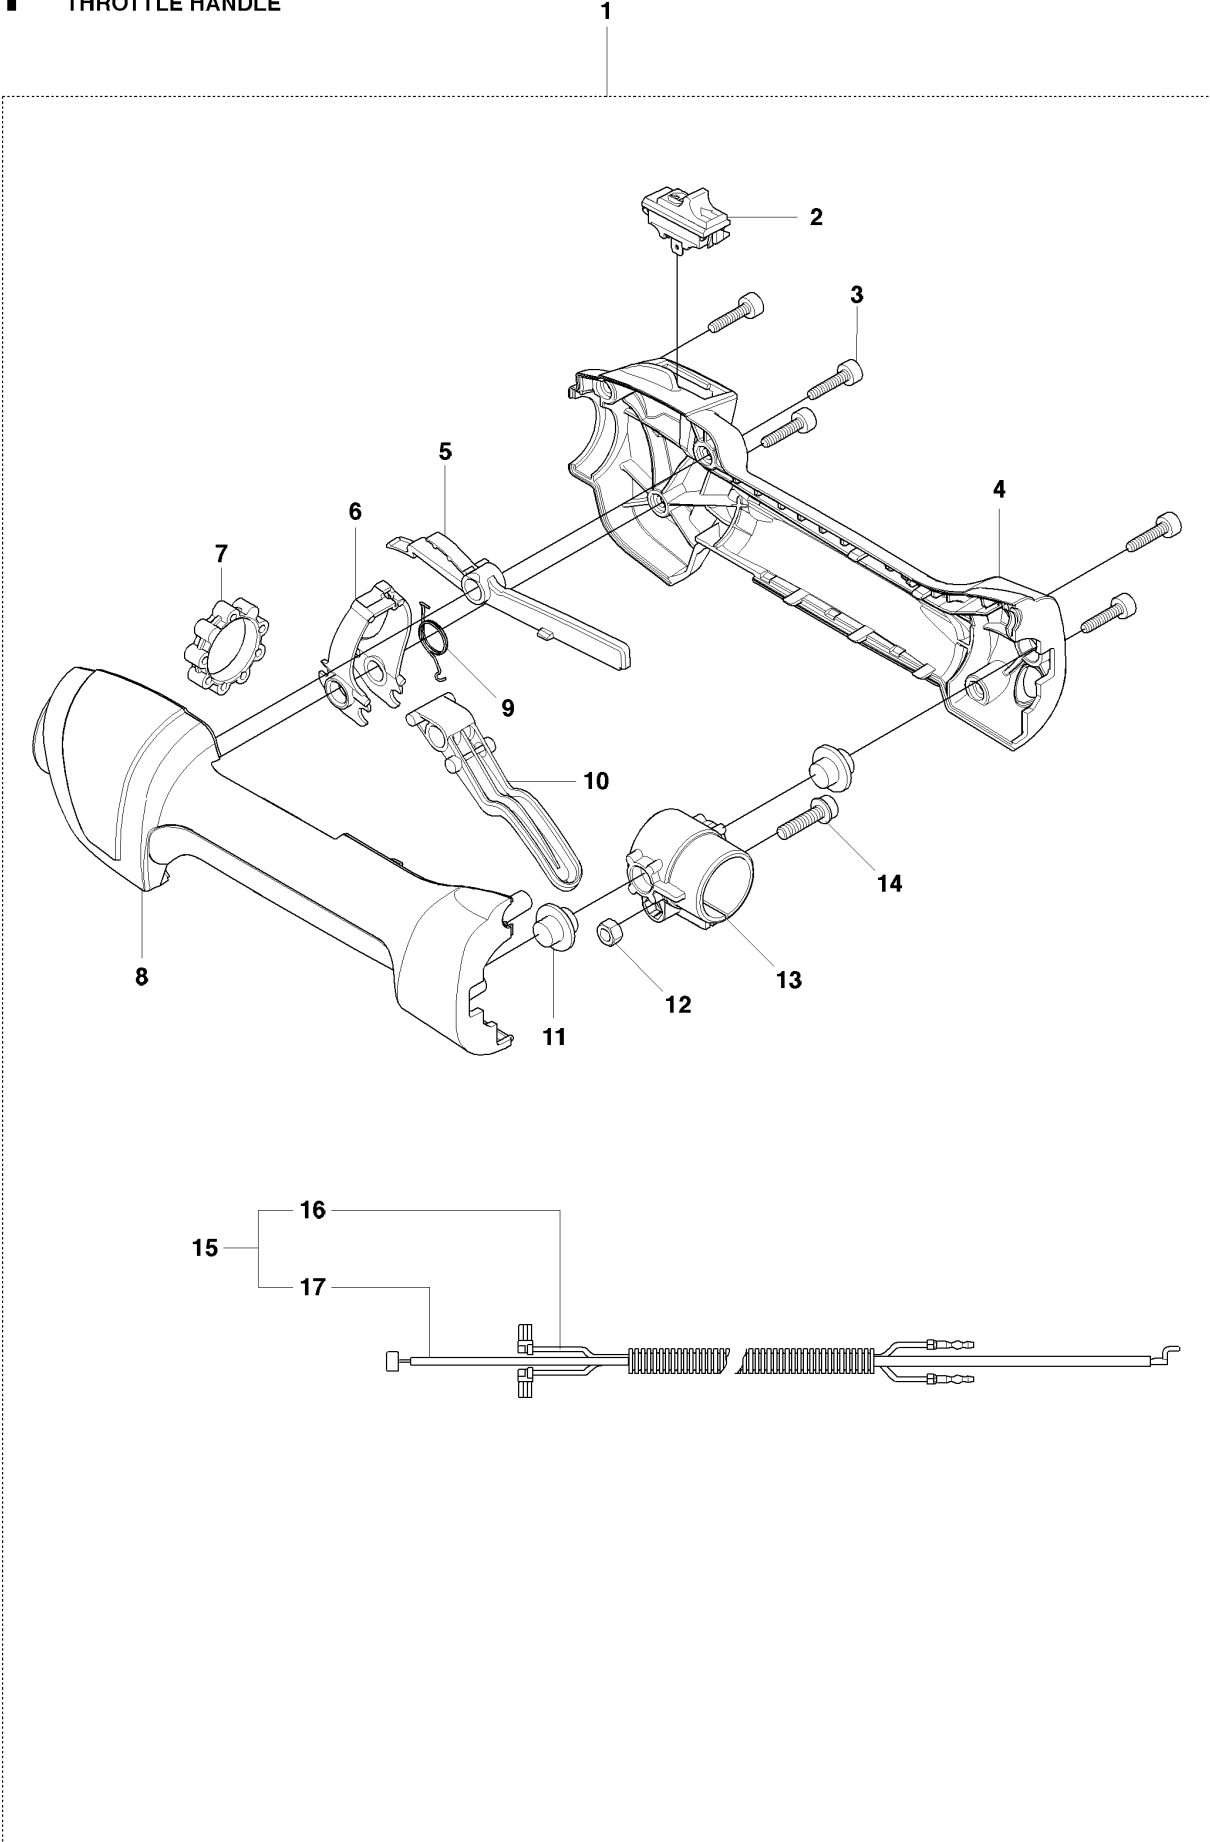

F 327HDA65x, HE3x, HE4x
THROTTLE HANDLE

THROTTLE CONTROLS

327 HE4 X-SERIES from 2015-01

Ref	Part No	Description	Remark	QTY	KIT
1	544 14 36-04	CONTROL		1	
2	537 41 90-01	SWITCH		1	1
3	503 21 66-18	SCREW IH SCT		5	1
4	544 10 02-02	HANDLE HALF		1	1
5	503 87 80-01	THROTTLE LOCKOUT		1	1
6	503 91 81-01	THROTTLE LEVER		1	1
7	503 96 14-01	ABSORBER		1	1
8	544 10 03-02	HANDLE HALF		1	1
9	544 10 08-01	RECOIL SPRING		1	1
10	503 87 79-03	THROTTLE TRIGGER		1	1
11	544 10 17-02	DAMPER		2	1
12	731 23 14-01	HEXAGON NUT		1	1
13	544 11 21-01	RETAINER		1	1
14	503 20 03-20	SCREW IH SCFM		1	1
15	502 65 13-01	WIRING		1	1
16	502 53 16-01	SHORT CIRCUIT CABLE		1	1, 16
17	544 17 17-03	THROTTLE WIRE ASSY		1	1, 16