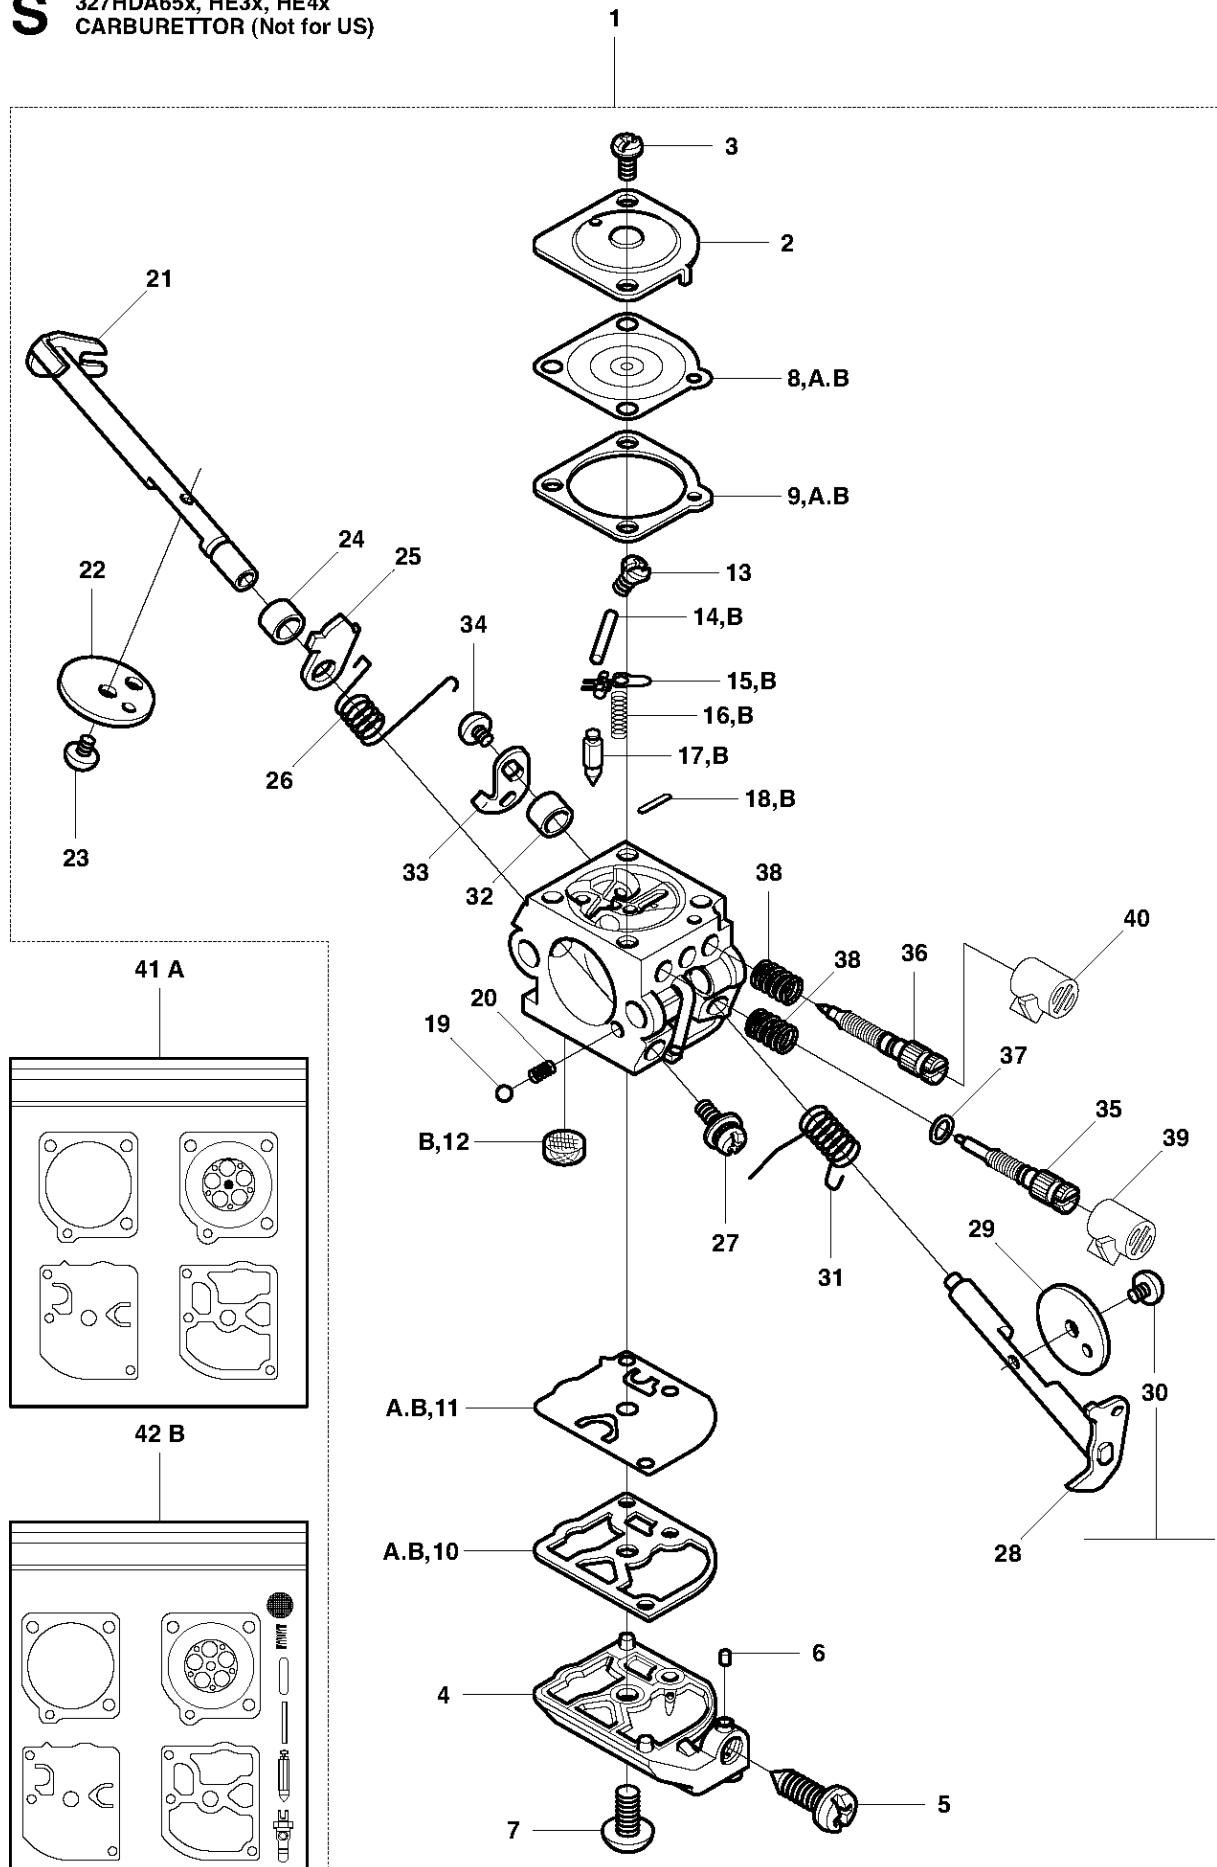

S 327HDA65x, HE3x, HE4x
CARBURETTOR (Not for US)

CARBURETOR, NOT FOR US

327 HE4 X-SERIES from 2015-01

Ref	Part No	Description	Remark	QTY KIT	
1	503 28 31-13	CARBURETTOR	ZAMA C1Q-EL14A	1	
2	503 97 43-01	COVER		1	1
3	503 48 05-01	SCREW		2	1
4	537 02 02-01	COVER		1	1
5	537 02 07-01	SCREW		1	1
6	503 48 11-01	PIECE		1	1
7	503 47 96-01	SCREW		1	1
8	537 04 89-01	DIAPHRAGM		1	1, A, B
9	537 02 04-01	GASKET		1	1, A, B
10	537 02 01-01	GASKET		1	1, A, B
11	537 02 00-01	DIAPHRAGM PUMP		1	1, A, B
12	503 53 57-01	STRAINER		1	1, B
13	503 48 01-01	SCREW		1	1
14	503 48 00-01	PIN RETAINING SCREW		1	1, B
15	503 66 59-01	LEVER		1	1, B
16	537 02 03-01	SPRING		1	1, B
17	503 47 97-01	VALVE		1	1, B
18	537 02 08-01	PLUG		1	1, B
19	537 01 25-01	BALL		1	1
20	537 01 26-01	SPRING		1	1
21	537 02 09-01	SHAFT ASSY		1	1
22	537 02 11-01	VALVE		1	1
23	503 48 18-01	SCREW		1	1
24	503 48 19-01	COLLAR		1	1
25	537 14 34-01	LEVER		1	1
26	537 02 10-01	SPRING		1	1
27	503 75 53-01	SCREW		1	1
28	537 01 96-01	SHAFT ASSY		1	1
29	537 01 99-01	VALVE		1	1
30	503 47 92-01	SCREW		1	1
31	537 01 97-01	SPRING		1	1
32	503 47 89-01	COLLAR		1	1
33	537 01 98-01	LEVER		1	1
34	503 47 90-01	SCREW		1	1
35	537 02 06-01	SCREW		1	1
36	537 12 78-01	SCREW		1	1
37	503 97 40-01	WASHER		1	1
38	503 48 08-01	SPRING		1	1
39	537 02 16-01	LIMITER CAP		1	1
40	537 02 16-01	LIMITER CAP		1	1
41, A	531 00 45-52	GASKET KIT		1	
42, B	531 00 45-53	SET		1