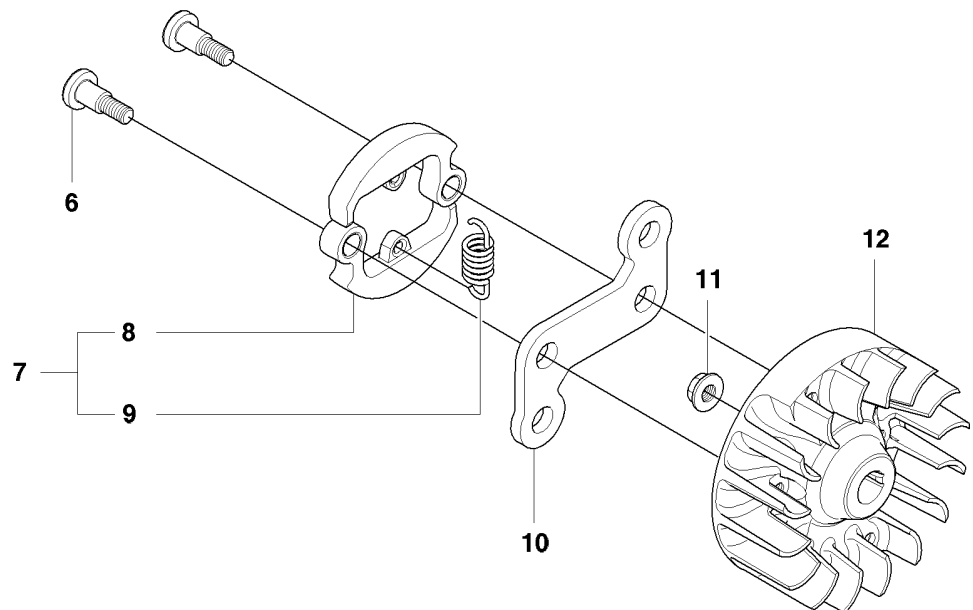

HANDLE

327 HE4 X-SERIES from 2015-01

Ref	Part No	Description	Remark	QTY KIT
1	503 88 88-01	TUBE		1
2	537 41 64-03	COVER		1
3	537 08 55-02	HANDLE		1
4	503 20 07-16	SCREW IHSCFM		1
5	503 94 10-01	HOOK		1
6	731 23 14-01	HEXAGON NUT		1
7	537 24 00-01	CLUTCH DRUM ASSY		1
8	735 31 12-00	CIRCLIP		1
9	537 23 48-01	DRIVE SHAFT		1
10	585 94 40-01	DECAL		1

E 327 HE4x, 327 HE3x
LEVER

HANDLE

327 HE4 X-SERIES from 2015-01

Ref	Part No	Description	Remark	QTY	KIT
1	537 29 50-02	HANDLE		1	
2	725 53 29-55	SCREW IHSCM		1	1
3	734 11 46-01	WASHER		1	1
4	503 22 65-01	SQUARE NUT		1	1
5	537 29 56-01	CLAMP		1	
6	522 84 89-01	SHAFT		1	

N 327HDA65x, HE3x, HE4x
IGNITION & CLUTCH

IGNITION SYSTEM & CLUTCH

327 HE4 X-SERIES from 2015-01

Ref	Part No	Description	Remark	QTY	KIT
1	502 49 36-01	SHORT CIRCUIT CABLE		1	
2	537 43 43-01	SPARK PLUG CAP		1	4
3	503 23 51-09	SPARK PLUG		1	
4	502 49 37-01	IGNITION MODULE		1	
5	503 21 66-18	SCREW IH SCT		2	
6	503 84 29-02	SCREW		2	
7	537 04 01-02	CLUTCH ASSY		1	
9	503 14 51-01	CLUTCH SPRING		1	9
10	537 04 68-02	WASHER		1	
11	537 24 25-01	CLUTCH HUB		1	
12	537 24 96-02	FLYWHEEL		1	
8	537 04 00-02	CLUTCH SHOE		1	