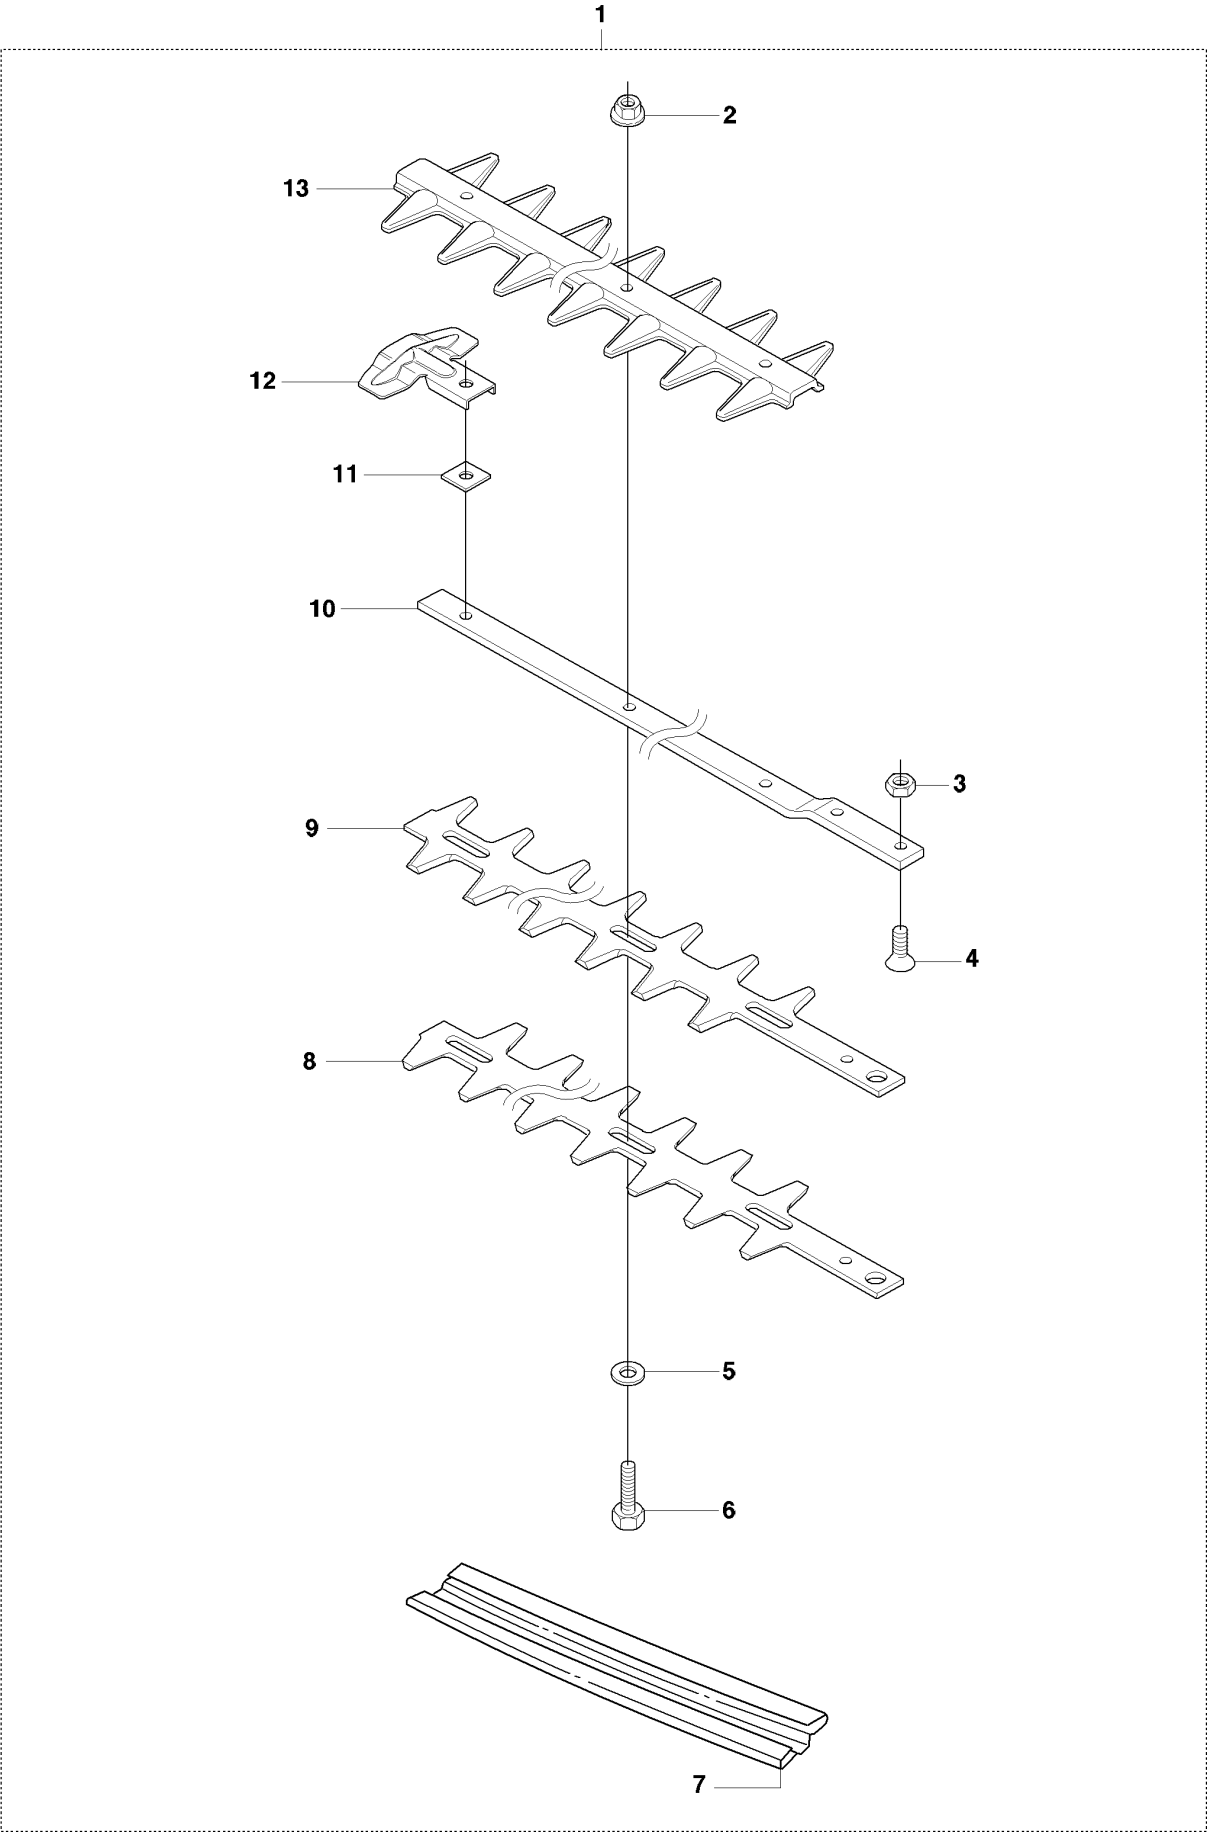

B 327HDA65x, HE3x, HE4x, HA110, HA850
CUTTINGSYSTEM

CUTTING EQUIPMENT

327 HE4 X-SERIES from 2015-01

Ref	Part No	Description	Remark	QTY KIT
1A	505 06 55-02	CUTTING DECK		1
2A	503 22 75-02	NUT		4
3	503 22 10-12	HEXAGON NUT		2
4	725 63 31-55	SCREW IHCSFM		2
5A	503 23 00-24	WASHER		4
6A	503 20 17-22	SCREW EHHM		4
7A	544 00 48-01	TRANSPORT GUARD		1
8A	505 06 48-01	BLADE		1
9A	505 06 48-01	BLADE		1
10A	537 28 39-01	BEAM		1
11	544 46 27-01	WASHER STEEL		1
12	537 37 20-01	COVER		1
13	537 28 44-01	PROTECTIVE PLATE		1