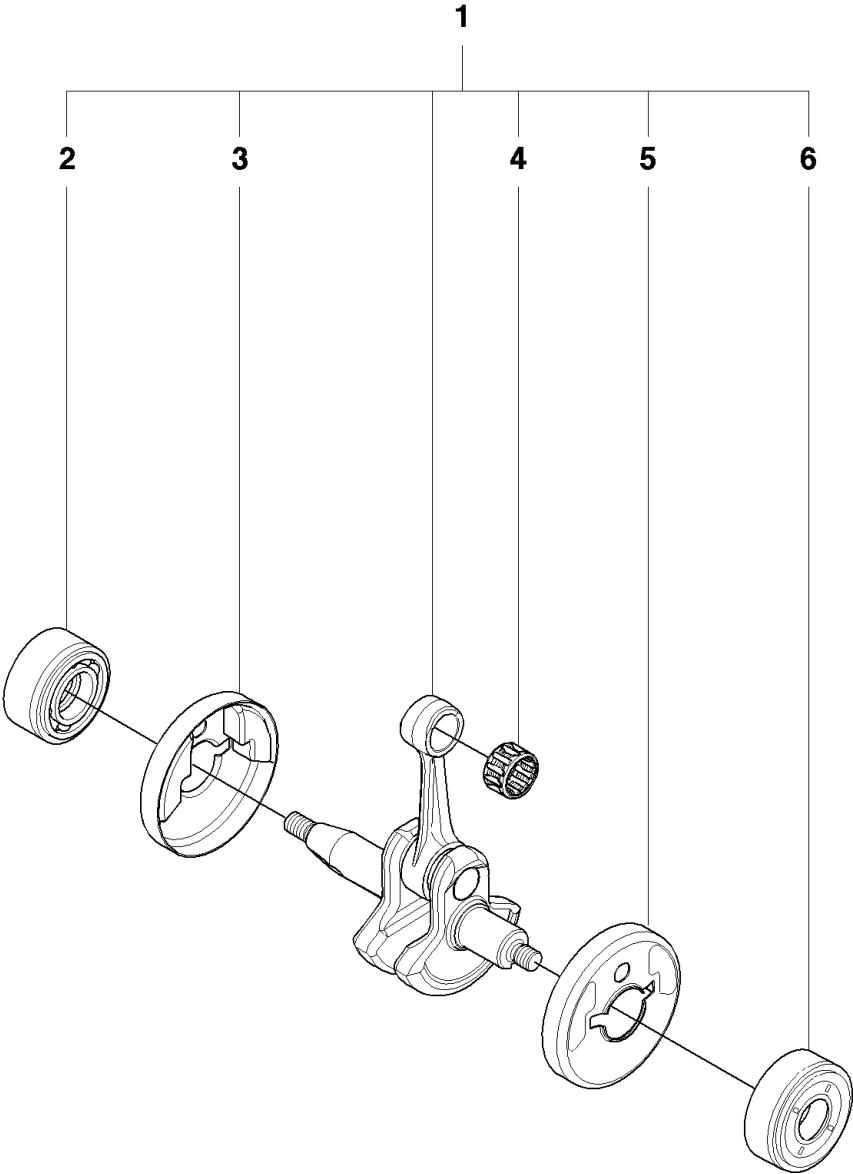

R 327HDA65x, HE3x, HE4x
CRANK SHAFT

CRANKSHAFT

327 HE4 X-SERIES from 2015-01

Ref	Part No	Description	Remark	QTY	KIT
1	503 85 24-74	CRANKSHAFT ASSY		1	
2	503 94 02-03	BEARING CAGE		1	1
3	503 94 05-01	CUP		1	1
4	503 71 22-01	BEARING		1	1
5	503 94 05-01	CUP		1	1
6	503 94 02-03	BEARING CAGE		1	1