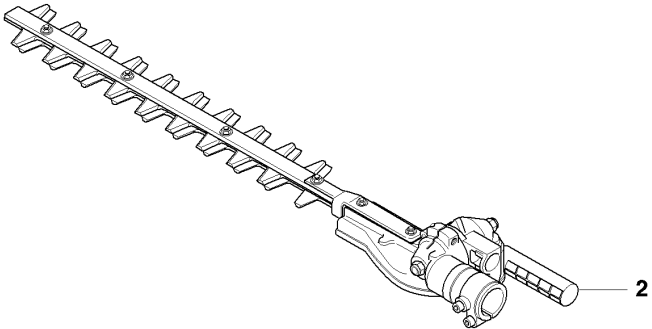

C 327 HDA55x, HE3x, HE4x
CUTTINGSYSTEM

CUTTING EQUIPMENT

327 HE4 X-SERIES from 2015-01

Ref	Part No	Description	Remark	QTY KIT
1	521 91 93-01	CUTTING DECK KIT		1
2	521 91 93-02	CUTTING DECK KIT		1
3	521 91 93-03	CUTTING DECK KIT		1