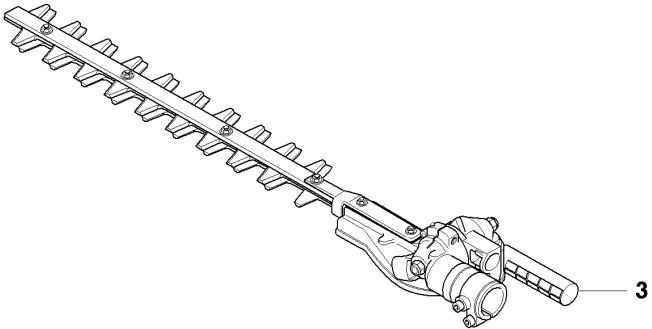

C 327 HDA55x, HE3x, HE4x
CUTTINGSYSTEM

CUTTING EQUIPMENT

327 HE4 X-SERIES from 2015-01

Ref	Part No	Description	Remark	QTY KIT
1	521 91 93-01	CUTTING DECK KIT		1
2	521 91 93-02	CUTTING DECK KIT		1
3	521 91 93-03	CUTTING DECK KIT		1