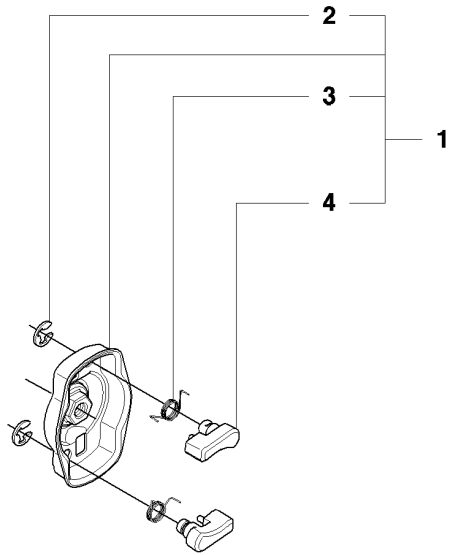

HANDLE

327 HE4 X-SERIES from 2015-01

Ref	Part No	Description	Remark	QTY KIT
1	503 88 88-01	TUBE		1
2	537 41 64-03	COVER		1
3	537 08 55-02	HANDLE		1
4	503 20 07-16	SCREW IHSCFM		1
5	503 94 10-01	HOOK		1
6	731 23 14-01	HEXAGON NUT		1
7	537 24 00-01	CLUTCH DRUM ASSY		1
8	735 31 12-00	CIRCLIP		1
9	537 23 48-01	DRIVE SHAFT		1
10	585 94 40-01	DECAL		1

E 327 HE4x, 327 HE3x
LEVER

HANDLE

327 HE4 X-SERIES from 2015-01

Ref	Part No	Description	Remark	QTY	KIT
1	537 29 50-02	HANDLE		1	
2	725 53 29-55	SCREW IHSCM		1	1
3	734 11 46-01	WASHER		1	1
4	503 22 65-01	SQUARE NUT		1	1
5	537 29 56-01	CLAMP		1	
6	522 84 89-01	SHAFT		1	

N 327HDA65x, HE3x, HE4x
IGNITION & CLUTCH

IGNITION SYSTEM & CLUTCH

327 HE4 X-SERIES from 2015-01

Ref	Part No	Description	Remark	QTY	KIT
1	502 49 36-01	SHORT CIRCUIT CABLE		1	
2	537 43 43-01	SPARK PLUG CAP		1	4
3	503 23 51-09	SPARK PLUG		1	
4	502 49 37-01	IGNITION MODULE		1	
5	503 21 66-18	SCREW IH SCT		2	
6	503 84 29-02	SCREW		2	
7	537 04 01-02	CLUTCH ASSY		1	
9	503 14 51-01	CLUTCH SPRING		1	9
10	537 04 68-02	WASHER		1	
11	537 24 25-01	CLUTCH HUB		1	
12	537 24 96-02	FLYWHEEL		1	
8	537 04 00-02	CLUTCH SHOE		1	

STARTER

327 HE4 X-SERIES from 2015-01

L 327HDA65x, HE3x, HE4x
STARTER

STARTER

327 HE4 X-SERIES from 2015-01

Ref	Part No	Description	Remark	QTY KIT	
1	503 87 33-05	BRIDGE		1	
2	735 31 08-20	E-CLIP		2	1
3	503 87 36-01	SPRING		1	1
4	503 87 35-02	STARTER PAWL		2	1
5	503 85 28-06	STARTER ASSY		1	
6	503 21 77-16	SCREW IH SCT		1	5
7	503 96 49-01	STARTER PULLEY		1	5
8	537 37 93-02	SPACING SLEEVE		2	5
9	503 85 89-01	STARTER CORD		1	5
10	537 00 84-01	STARTER HANDLE		1	5
11	503 85 87-02	STARTER HOUSING		1	5
12	537 37 93-02	SPACING SLEEVE		1	5
13	503 20 03-16	SCREW IH SCFM		1	
14	537 35 34-66	LABEL	327HDA65x	1	
15	537 35 34-67	LABEL	327HE3x	1	
16	537 35 34-68	LABEL	327HE4x	1	