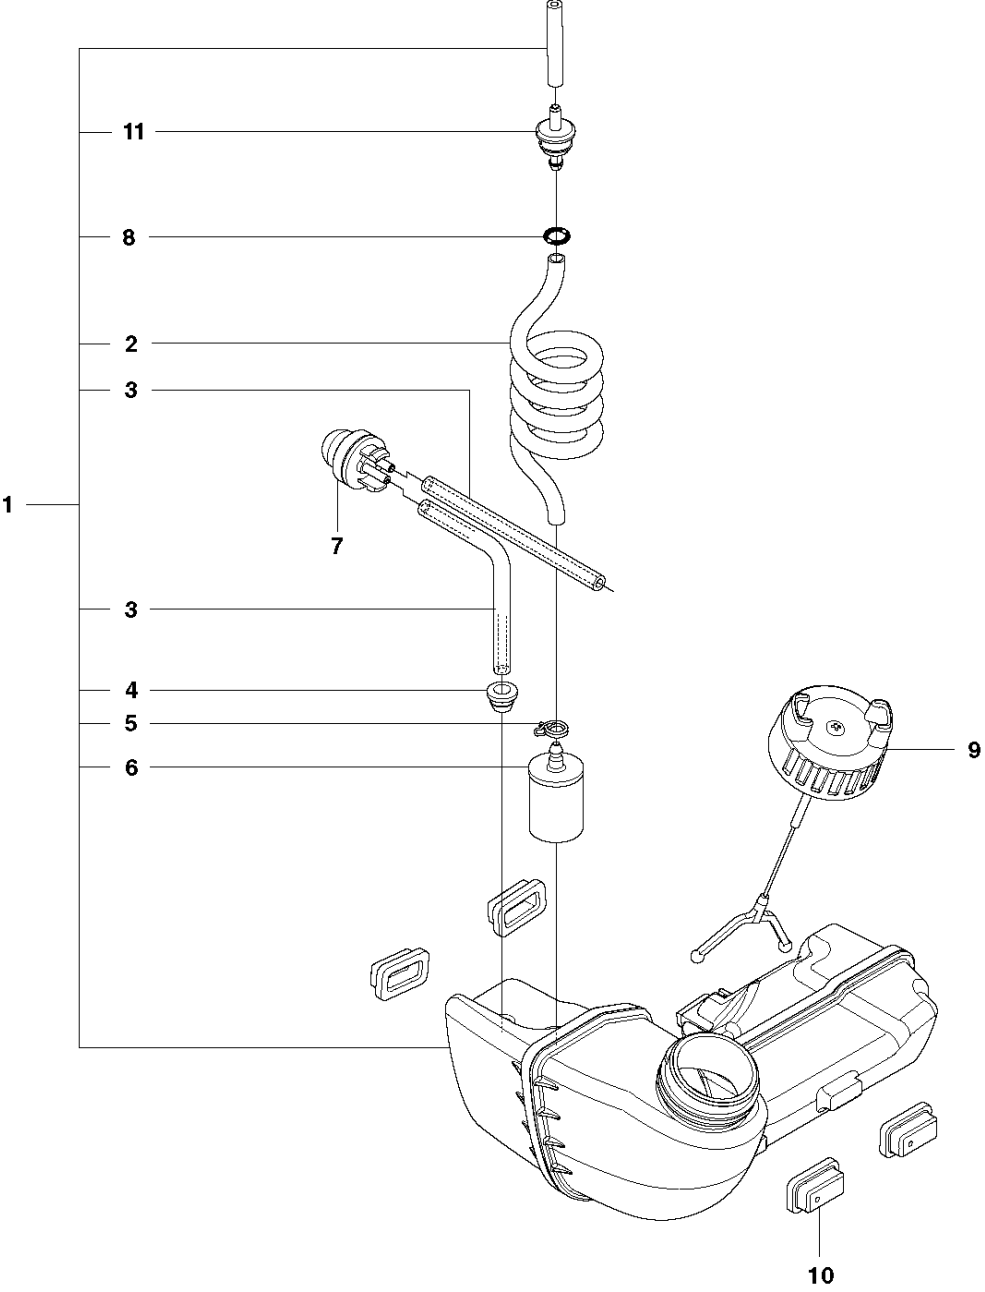

M 327HDA65x, HE3x, HE4x
FUEL TANK

FUEL TANK

327 HE4 X-SERIES from 2015-01

Ref	Part No	Description	Remark	QTY KIT	
1	584 25 80-01	FUEL TANK ASSY		1	
2	581 75 62-01	FUEL HOSE		1	1
3	537 04 24-01	FUEL HOSE		2	1
4	503 73 58-01	BUSHING		2	1
5	504 02 24-01	HOSE CLAMP		1	1
6	503 44 32-01	FILTER		1	1
7	503 93 66-01	PRIMER HOUSING		1	
8	537 18 49-01	O-RING		1	
9	544 88 97-02	TANK CAP		1	
10	503 91 10-01	SUSPENSION		4	
11	578 29 56-01	HOSE NIPPLE		1	2