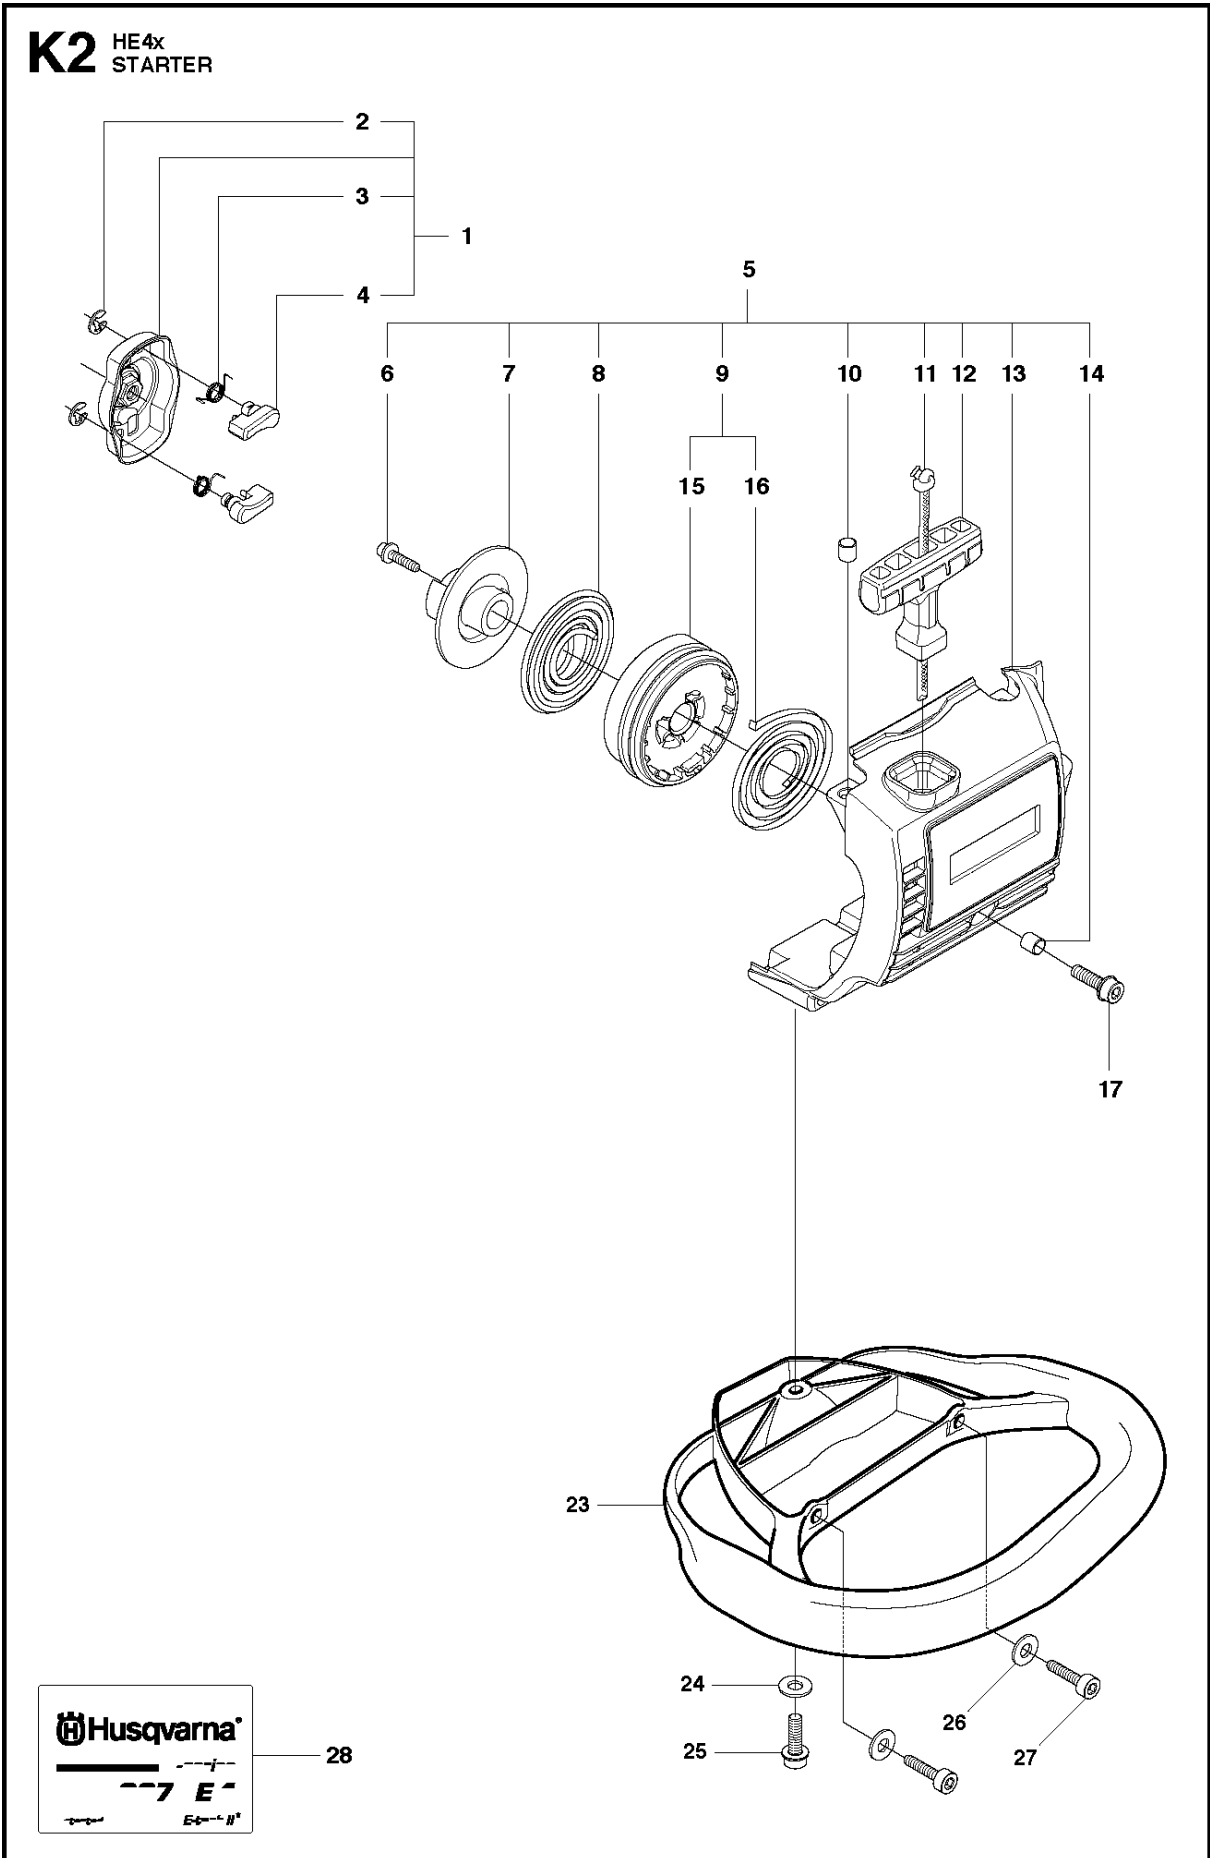

STARTER

327 HE4 X-SERIES from 2015-01

L 327HDA65x, HE3x, HE4x
STARTER

STARTER

327 HE4 X-SERIES from 2015-01

Ref	Part No	Description	Remark	QTY KIT	
1	503 87 33-05	BRIDGE		1	
2	735 31 08-20	E-CLIP		2	1
3	503 87 36-01	SPRING		1	1
4	503 87 35-02	STARTER PAWL		2	1
5	503 85 28-06	STARTER ASSY		1	
6	503 21 77-16	SCREW IH SCT		1	5
7	503 96 49-01	STARTER PULLEY		1	5
8	537 37 93-02	SPACING SLEEVE		2	5
9	503 85 89-01	STARTER CORD		1	5
10	537 00 84-01	STARTER HANDLE		1	5
11	503 85 87-02	STARTER HOUSING		1	5
12	537 37 93-02	SPACING SLEEVE		1	5
13	503 20 03-16	SCREW IH SCFM		1	
14	537 35 34-66	LABEL	327HDA65x	1	
15	537 35 34-67	LABEL	327HE3x	1	
16	537 35 34-68	LABEL	327HE4x	1	