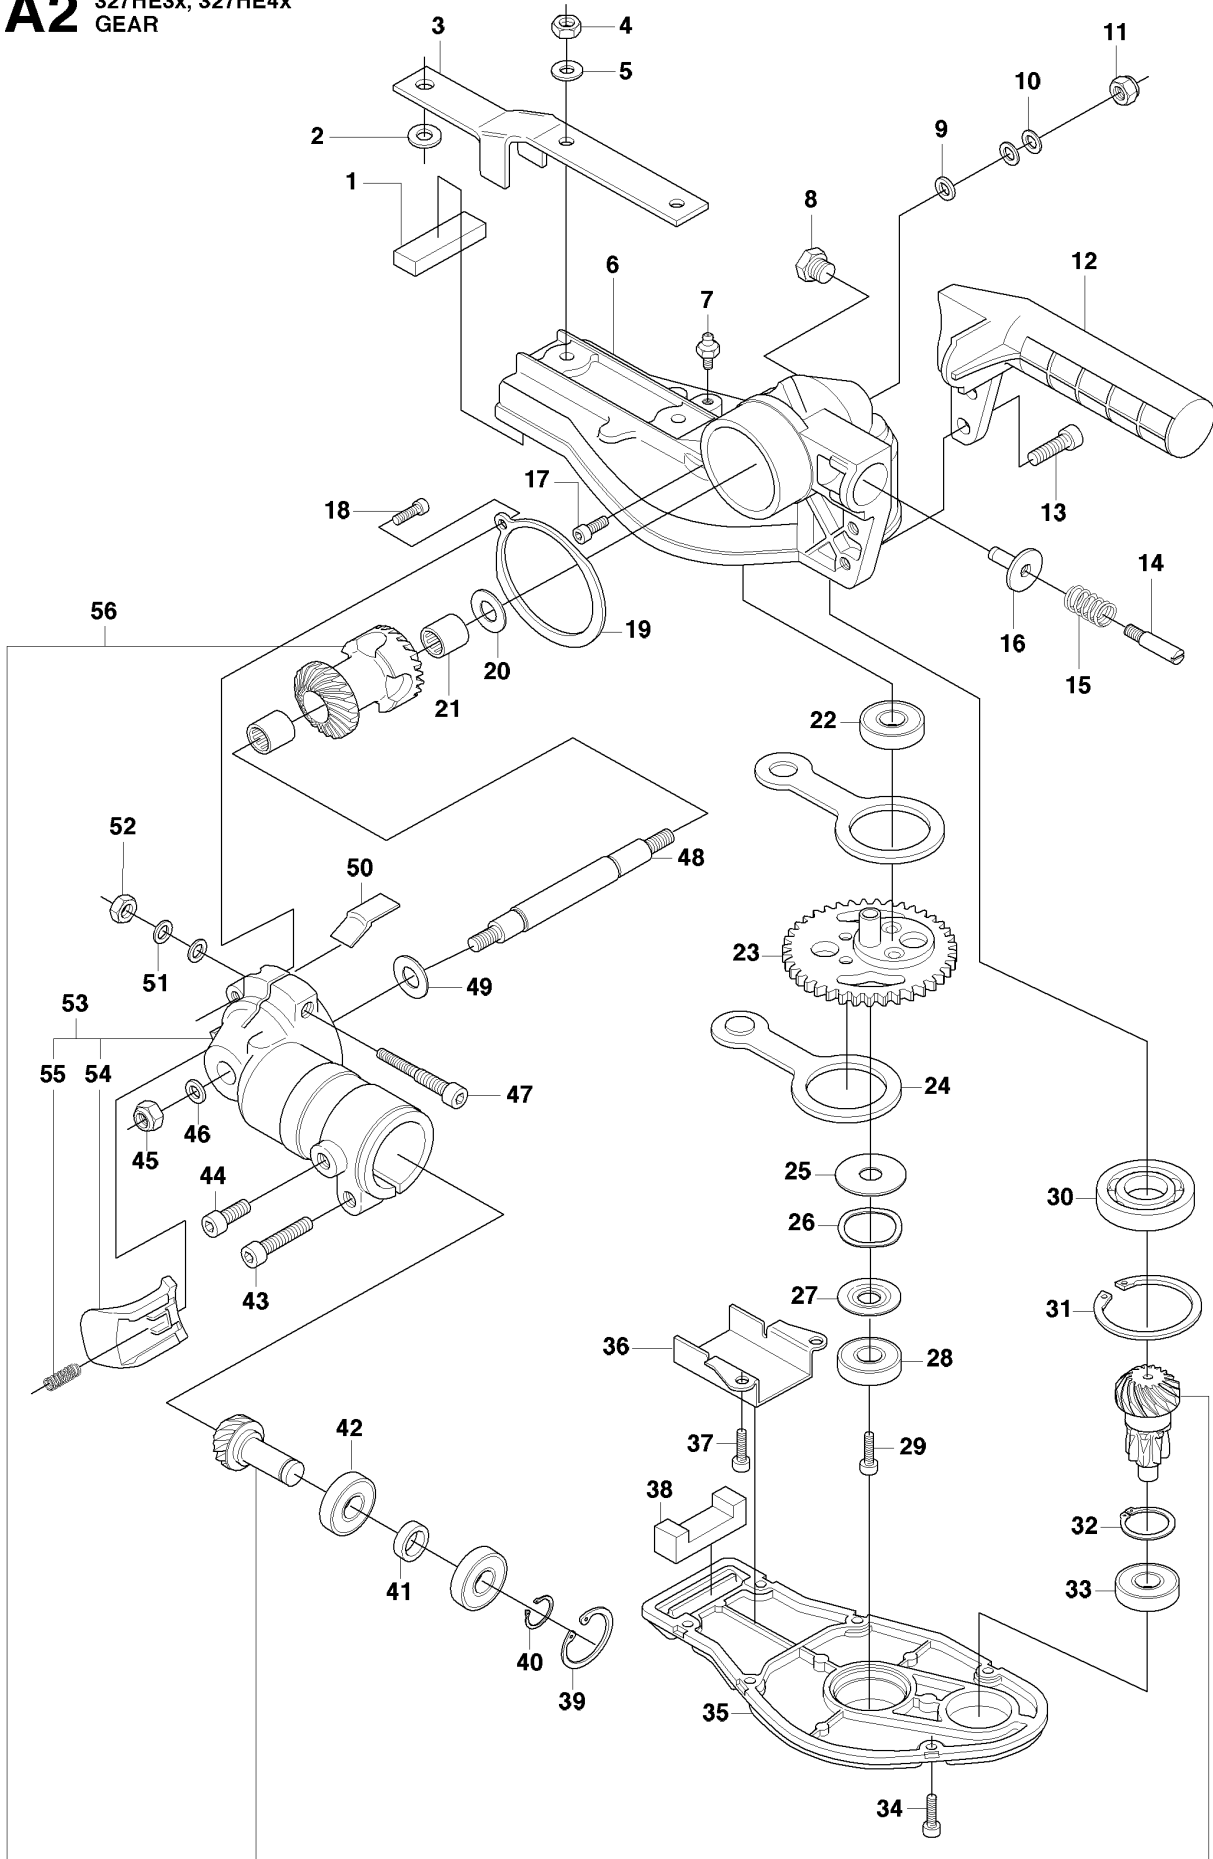

SPARE PARTS LIST

HEDGE TRIMMERS/POLE HEDGE
TRIMMERS

327 HE4 X-SERIES from 2015-01

A2 327HE3x, 327HE4x
GEAR

BEVEL GEAR

327 HE4 X-SERIES from 2015-01

Ref	Part No	Description	Remark	QTY	KIT
1	537 23 22-01	SEALING		1	
2	734 11 65-41	WASHER		1	
3	537 23 21-01	BASEPLATE		1	
4	503 22 10-12	HEXAGON NUT		2	
5	734 11 46-01	WASHER		2	
6	537 23 17-01	GEAR HOUSING		1	
7	738 88 10-01	LUBRICATION NIPPLE		1	
8	537 41 66-01	PLUG		1	
9	734 11 52-01	WASHER		1	
10	737 38 52-00	DISC SPRING		2	
11	732 25 16-01	HEXAGON LOCKING NUT		1	
12	537 23 30-01	HANDLE		1	
13	537 12 64-01	SCREW		2	
14	537 38 59-01	PEN		1	
15	537 23 33-01	SPRING		1	
16	537 34 14-01	STOP		1	
17	725 53 23-05	SCREW IHSCM		1	
18	725 53 27-55	SCREW IHSCM		1	
19	537 23 34-01	STOP		1	
20	537 29 42-01	WASHER		1	
21	537 23 36-01	NEEDLE BEARING		2	
22	738 21 98-04	BALL BEARING		1	
23	537 23 28-01	GEAR WHEEL		1	
24	537 23 20-01	CONNECTING ROD		2	
25	537 40 48-01	WASHER		1	
26	503 23 03-02	WASHER		1	
27	537 34 18-01	WASHER		1	
28	738 21 98-04	BALL BEARING		1	
29	725 53 23-05	SCREW IHSCM		1	
30	537 40 64-02	BALL BEARING		1	
31	735 31 33-10	CIRCLIP		1	
32	735 31 19-00	CIRCLIP		1	
33	738 21 98-04	BALL BEARING		1	
34	725 52 91-01	SCREW IHSCM		6	
35	537 23 18-01	HUB CAP		1	
36	537 34 15-01	GUIDE PLATE		1	
37	725 52 87-55	SCREW IHSCM		2	
38	537 23 42-01	SEALING		1	
39	735 31 25-10	CIRCLIP		1	
40	735 31 11-00	CIRCLIP		1	
41	537 23 37-01	SPACER		1	
42	738 21 99-04	BALL BEARING		2	
43	503 20 07-25	SCREW IHSCFM		1	
44	503 20 14-12	SCREW IHSCFMO		1	
45	732 25 16-01	HEXAGON LOCKING NUT		1	
46	734 11 52-01	WASHER		1	
47	537 29 55-01	SCREW		1	
48	537 23 26-01	SHAFT		1	
49	537 29 42-01	WASHER		1	
50	537 39 49-01	SEALING		1	
51	737 38 50-00	DISC SPRING		2	
52	732 25 12-01	HEXAGON LOCKING NUT		1	
53	544 23 10-01	HOUSING ASSY		1	54, 55
54	537 39 48-01	BUTTON		1	53
55	537 40 57-01	SPRING		1	53
56	544 06 40-01	GEAR WHEEL		1	