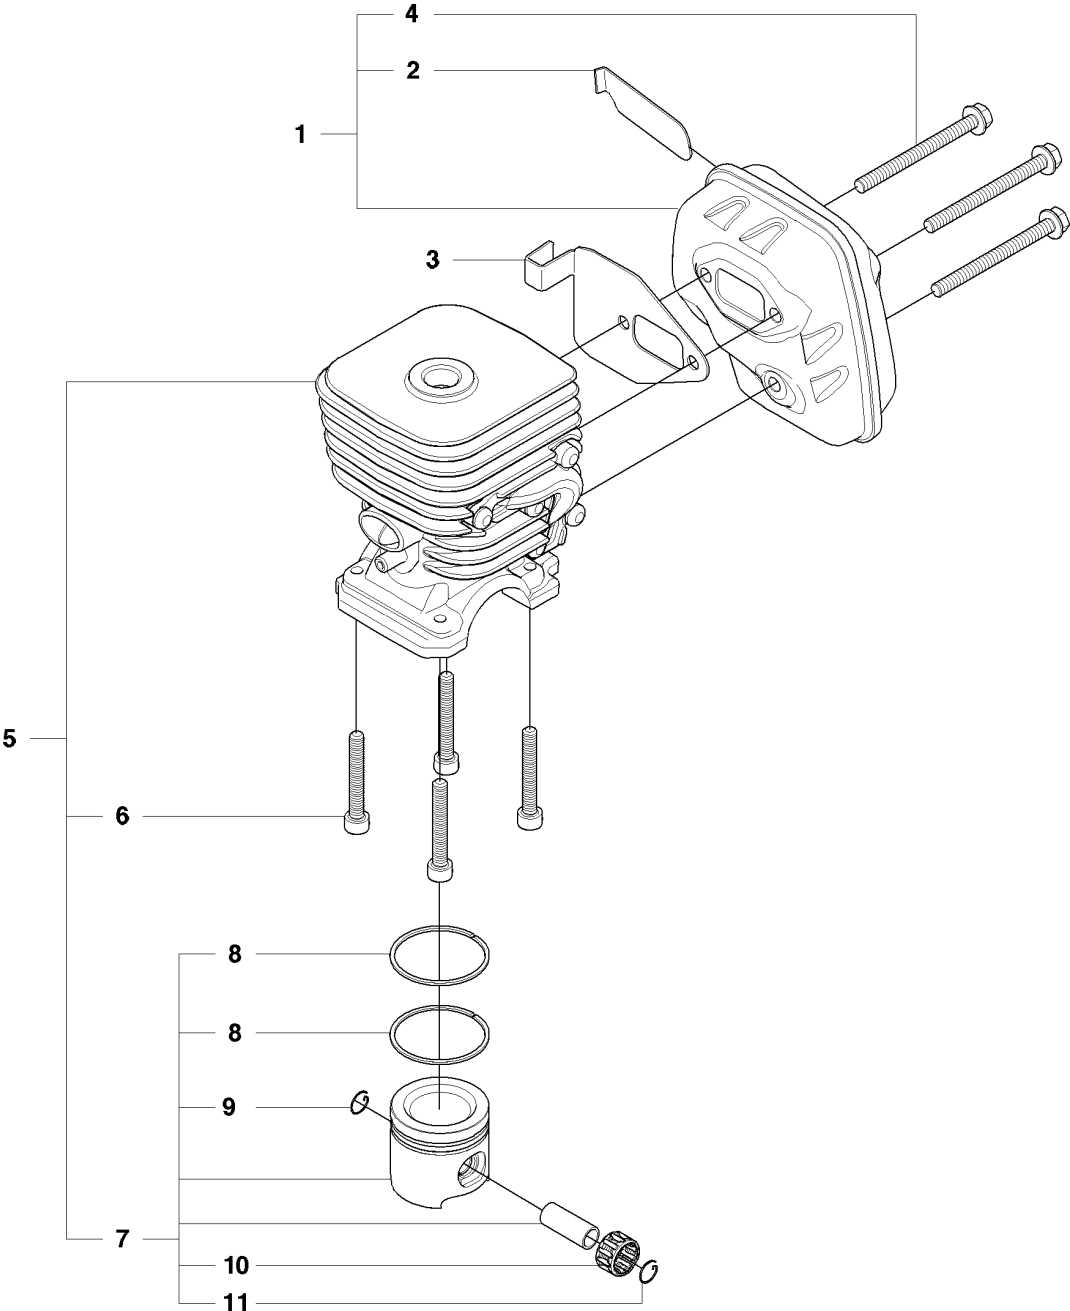

P 327HDA65x, HE3x, HE4x
CYLINDER PISTON & MUFFLER

CYLINDER, PISTON & MUFFLER

327 HE4 X-SERIES from 2015-01

Ref	Part No	Description	Remark	QTY KIT	
1	504 03 78-01	MUFFLER KIT		1	
2	537 22 18-01	SPARK ARRESTER SCREEN		1	1
3	537 01 41-01	GASKET		1	
4	502 07 81-01	SCREW EHHFM		3	1
5	537 08 51-03	CYLINDER		1	
6	725 53 37-55	SCREW IHSCM		4	5
7	537 40 59-02	PISTON		1	5
8	537 40 62-01	PISTON RING		2	7
9	737 44 08-00	CIRCLIP		1	7
10	503 71 22-01	BEARING		1	7
11	737 44 08-00	CIRCLIP		1	7