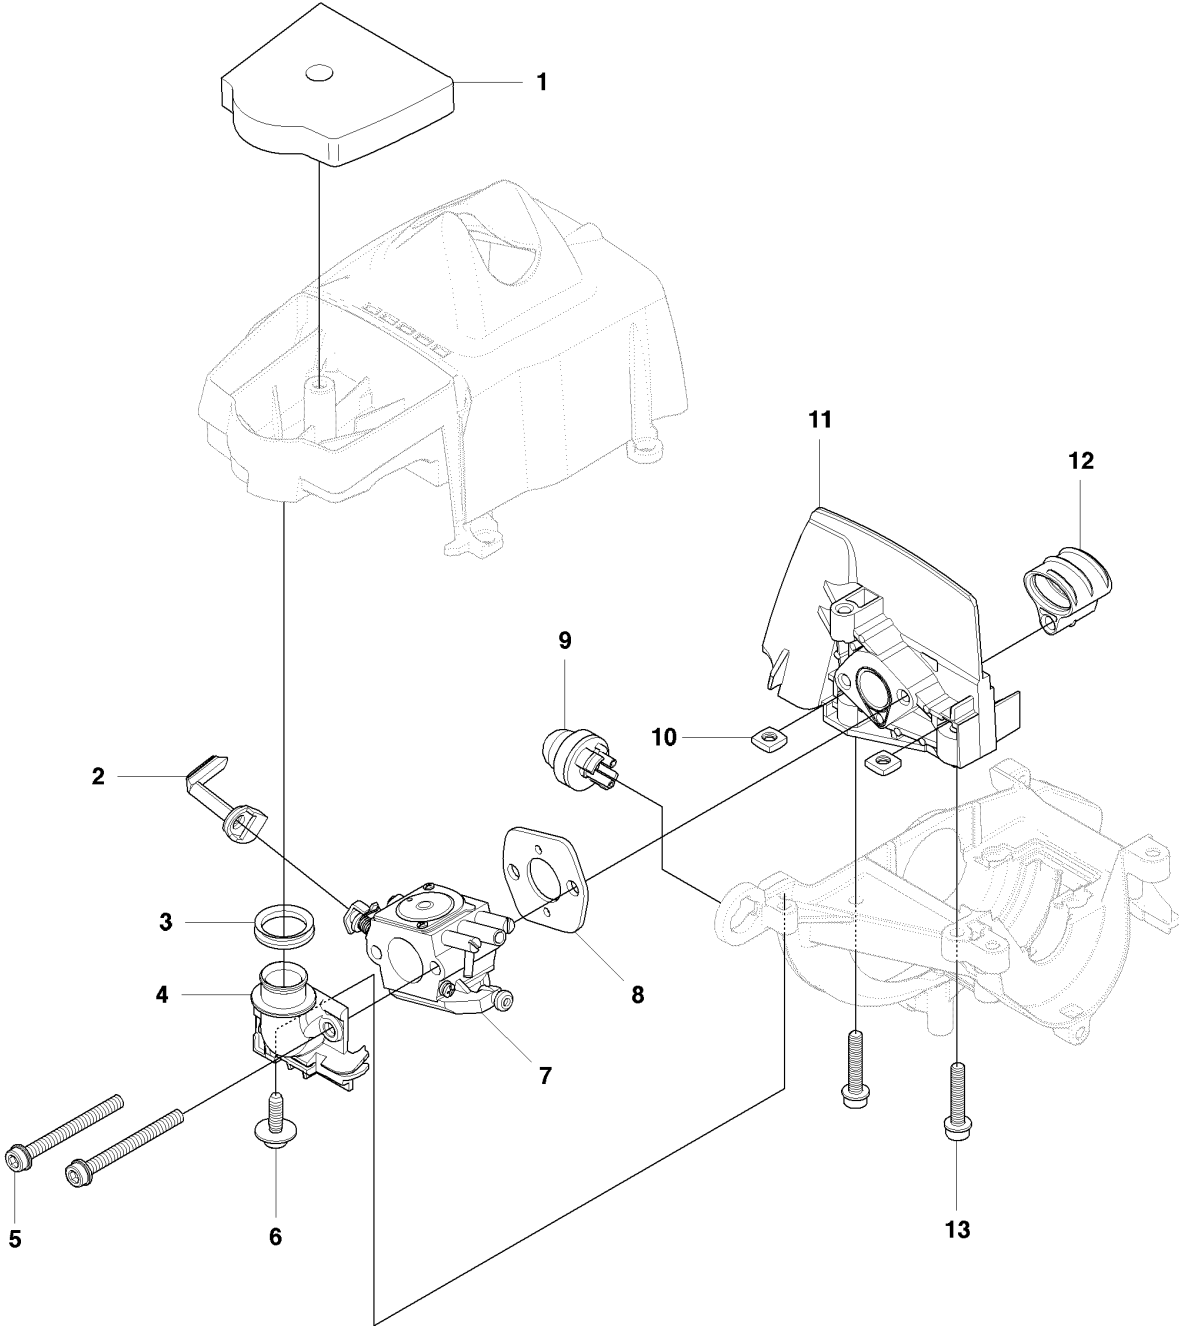

J 327HDA65x, HE3x, HE4x
CARBURETTOR & AIRFILTER

CARBURETOR & AIR FILTER

327 HE4 X-SERIES from 2015-01

Ref	Part No	Description	Remark	QTY KIT
1	537 14 31-03	AIR FILTER ASSY		1
2	503 96 25-01	CHOKE CONTROL		1
3	740 68 11-21	V-RING		1
4	502 49 90-01	BRACKET		1
5	503 21 75-50	SCREW IHSCFT		2
6	503 21 77-16	SCREW IHSCFT		1
7	503 28 31-13	CARBURETTOR		1
8	503 49 71-01	GASKET		1
9	503 93 66-01	PRIMER HOUSING		1
10	503 22 65-04	SQUARE NUT		2
11	503 91 09-01	INSULATION WALL		1
12	503 94 26-01	INLET PIPE		1
13	503 20 03-25	SCREW IHSCFM		2