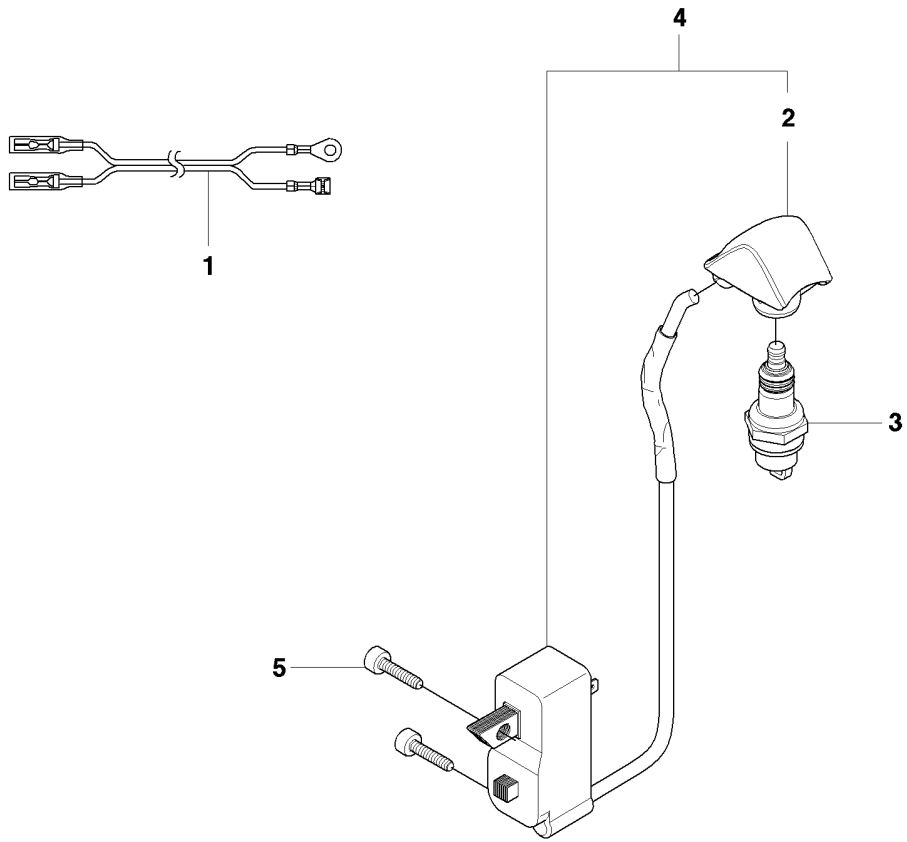

HANDLE

327 HE4 X-SERIES from 2015-01

Ref	Part No	Description	Remark	QTY KIT
1	503 88 88-01	TUBE		1
2	537 41 64-03	COVER		1
3	537 08 55-02	HANDLE		1
4	503 20 07-16	SCREW IHSCFM		1
5	503 94 10-01	HOOK		1
6	731 23 14-01	HEXAGON NUT		1
7	537 24 00-01	CLUTCH DRUM ASSY		1
8	735 31 12-00	CIRCLIP		1
9	537 23 48-01	DRIVE SHAFT		1
10	585 94 40-01	DECAL		1

E 327 HE4x, 327 HE3x
LEVER

HANDLE

327 HE4 X-SERIES from 2015-01

Ref	Part No	Description	Remark	QTY	KIT
1	537 29 50-02	HANDLE		1	
2	725 53 29-55	SCREW IHSCM		1	1
3	734 11 46-01	WASHER		1	1
4	503 22 65-01	SQUARE NUT		1	1
5	537 29 56-01	CLAMP		1	
6	522 84 89-01	SHAFT		1	

N 327HDA65x, HE3x, HE4x
IGNITION & CLUTCH

IGNITION SYSTEM & CLUTCH

327 HE4 X-SERIES from 2015-01

Ref	Part No	Description	Remark	QTY	KIT
1	502 49 36-01	SHORT CIRCUIT CABLE		1	
2	537 43 43-01	SPARK PLUG CAP		1	4
3	503 23 51-09	SPARK PLUG		1	
4	502 49 37-01	IGNITION MODULE		1	
5	503 21 66-18	SCREW IH SCT		2	
6	503 84 29-02	SCREW		2	
7	537 04 01-02	CLUTCH ASSY		1	
9	503 14 51-01	CLUTCH SPRING		1	9
10	537 04 68-02	WASHER		1	
11	537 24 25-01	CLUTCH HUB		1	
12	537 24 96-02	FLYWHEEL		1	
8	537 04 00-02	CLUTCH SHOE		1	