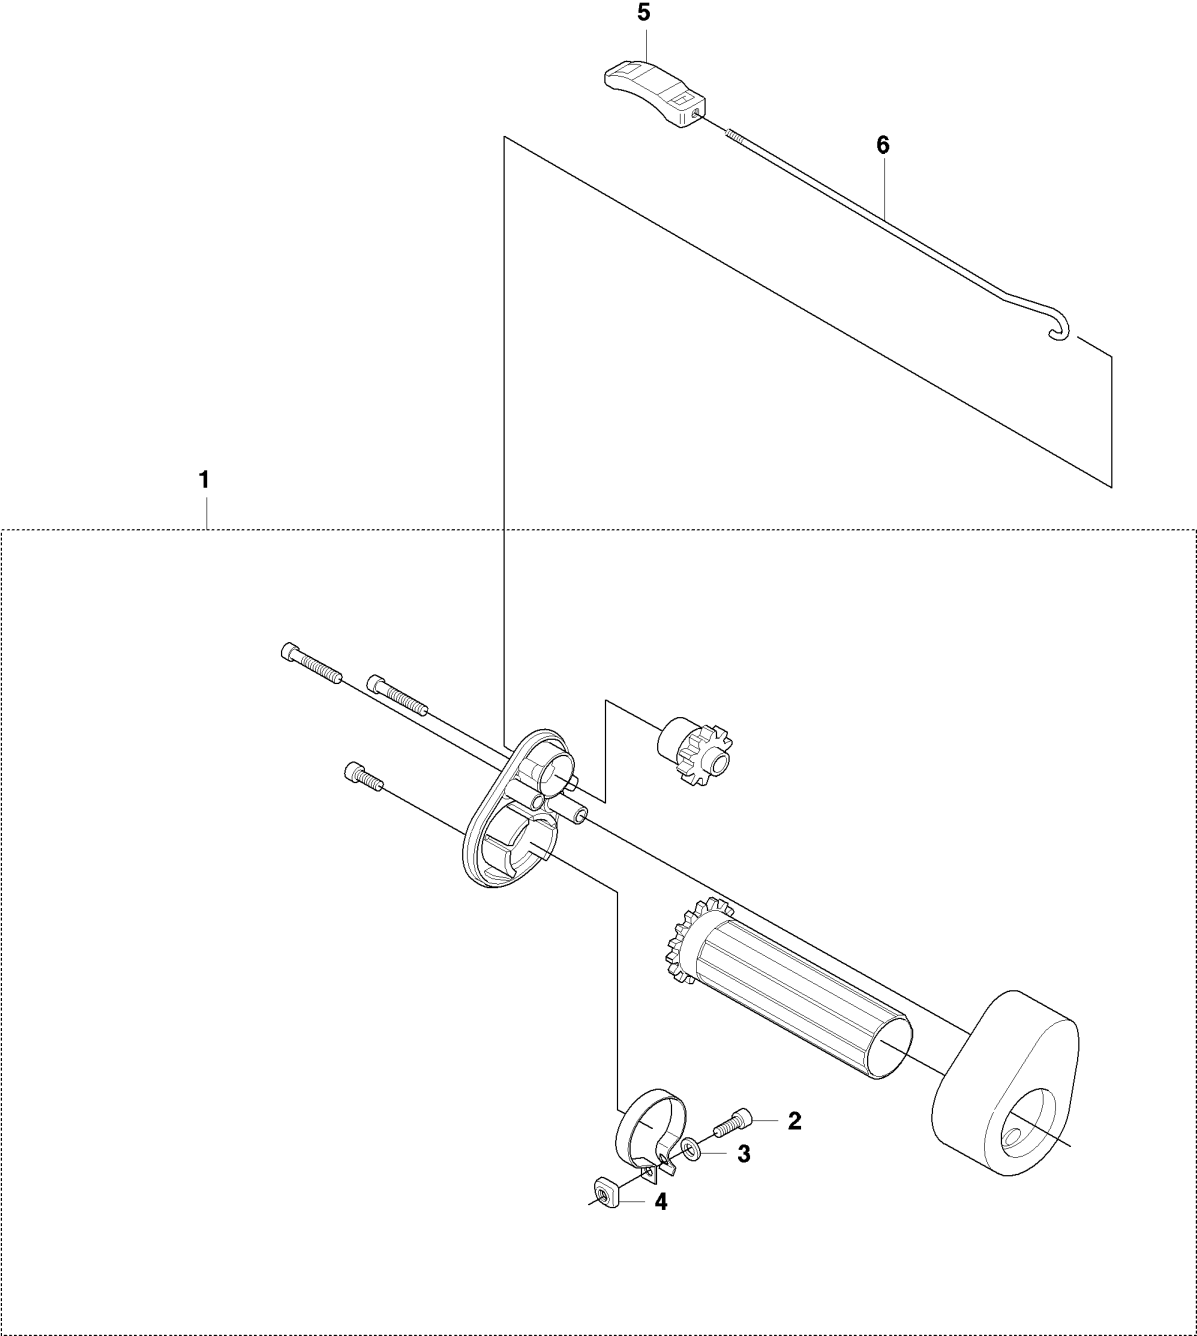

E 327 HE4x, 327 HE3x
LEVER

HANDLE

327 HE4 X-SERIES from 2015-01

Ref	Part No	Description	Remark	QTY	KIT
1	537 29 50-02	HANDLE		1	
2	725 53 29-55	SCREW IHSCM		1	1
3	734 11 46-01	WASHER		1	1
4	503 22 65-01	SQUARE NUT		1	1
5	537 29 56-01	CLAMP		1	
6	522 84 89-01	SHAFT		1