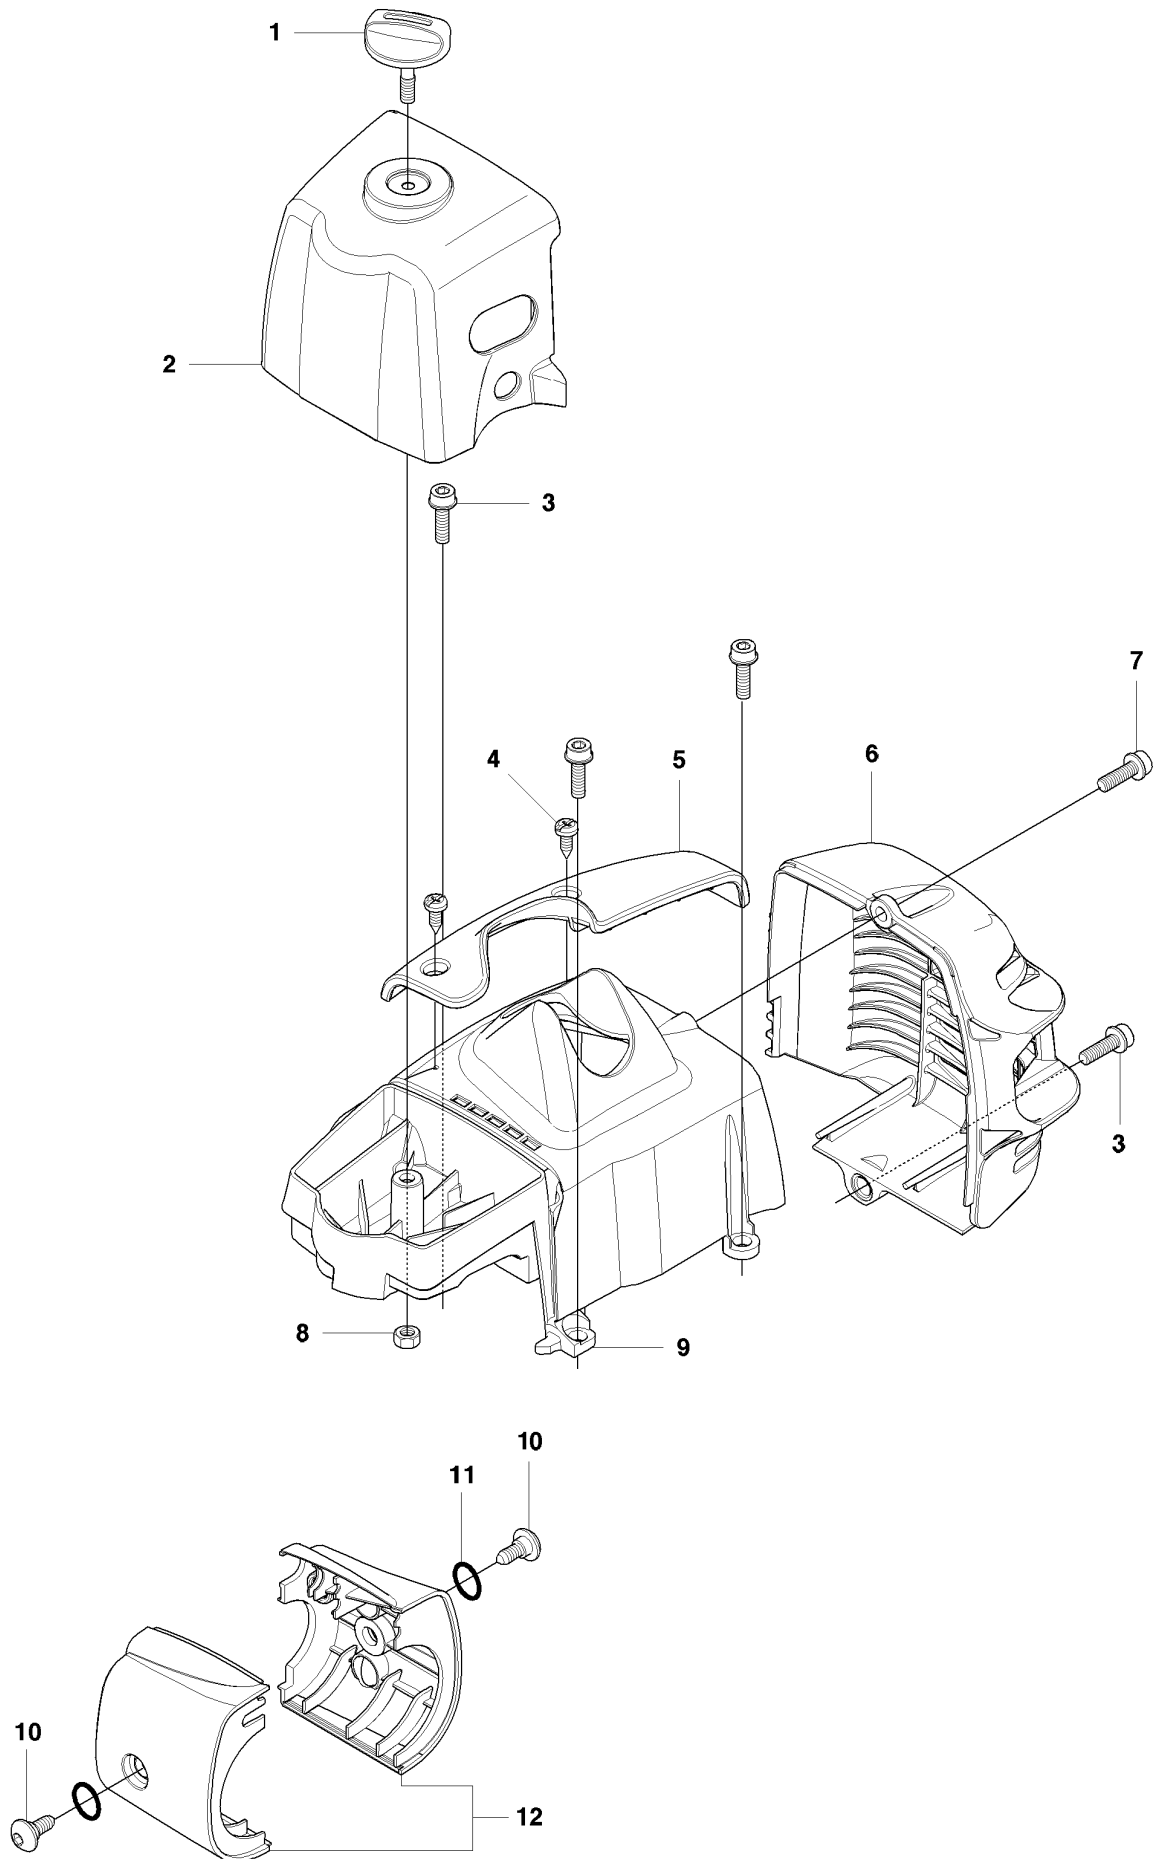

H 327HDA65x, HE3x, HE4x
COVER

CYLINDER COVER

327 HE4 X-SERIES from 2015-01

Ref	Part No	Description	Remark	QTY	KIT
1	537 21 32-10	KNOB		1	
2	502 48 13-01	FILTER COVER		1	1
4	503 21 35-12	SCREW CCRPANT		2	1
5	502 48 16-01	ARM PROTECTION		1	1
6	544 84 81-01	HEAT PROTECTOR		1	
7	503 21 75-20	SCREW IHSCFT		1	
8	503 22 24-01	LOCK NUT		1	
9	502 48 14-01	CYLINDER COVER		1	
10	503 96 13-01	SCREW		2	
11	740 42 06-00	O-RING		2	
12	502 48 15-01	COVER		1	
3	503 20 03-03	SCREW IHSCFM		1	