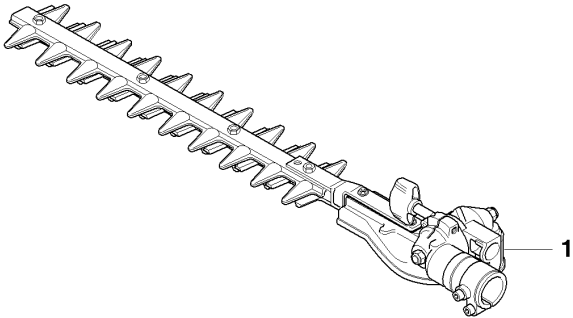

C 327 HDA55x, HE3x, HE4x
CUTTINGSYSTEM

CUTTING EQUIPMENT

327 HE4 X-SERIES from 2015-01

Ref	Part No	Description	Remark	QTY KIT
1	521 91 93-01	CUTTING DECK KIT		1
2	521 91 93-02	CUTTING DECK KIT		1
3	521 91 93-03	CUTTING DECK KIT		1