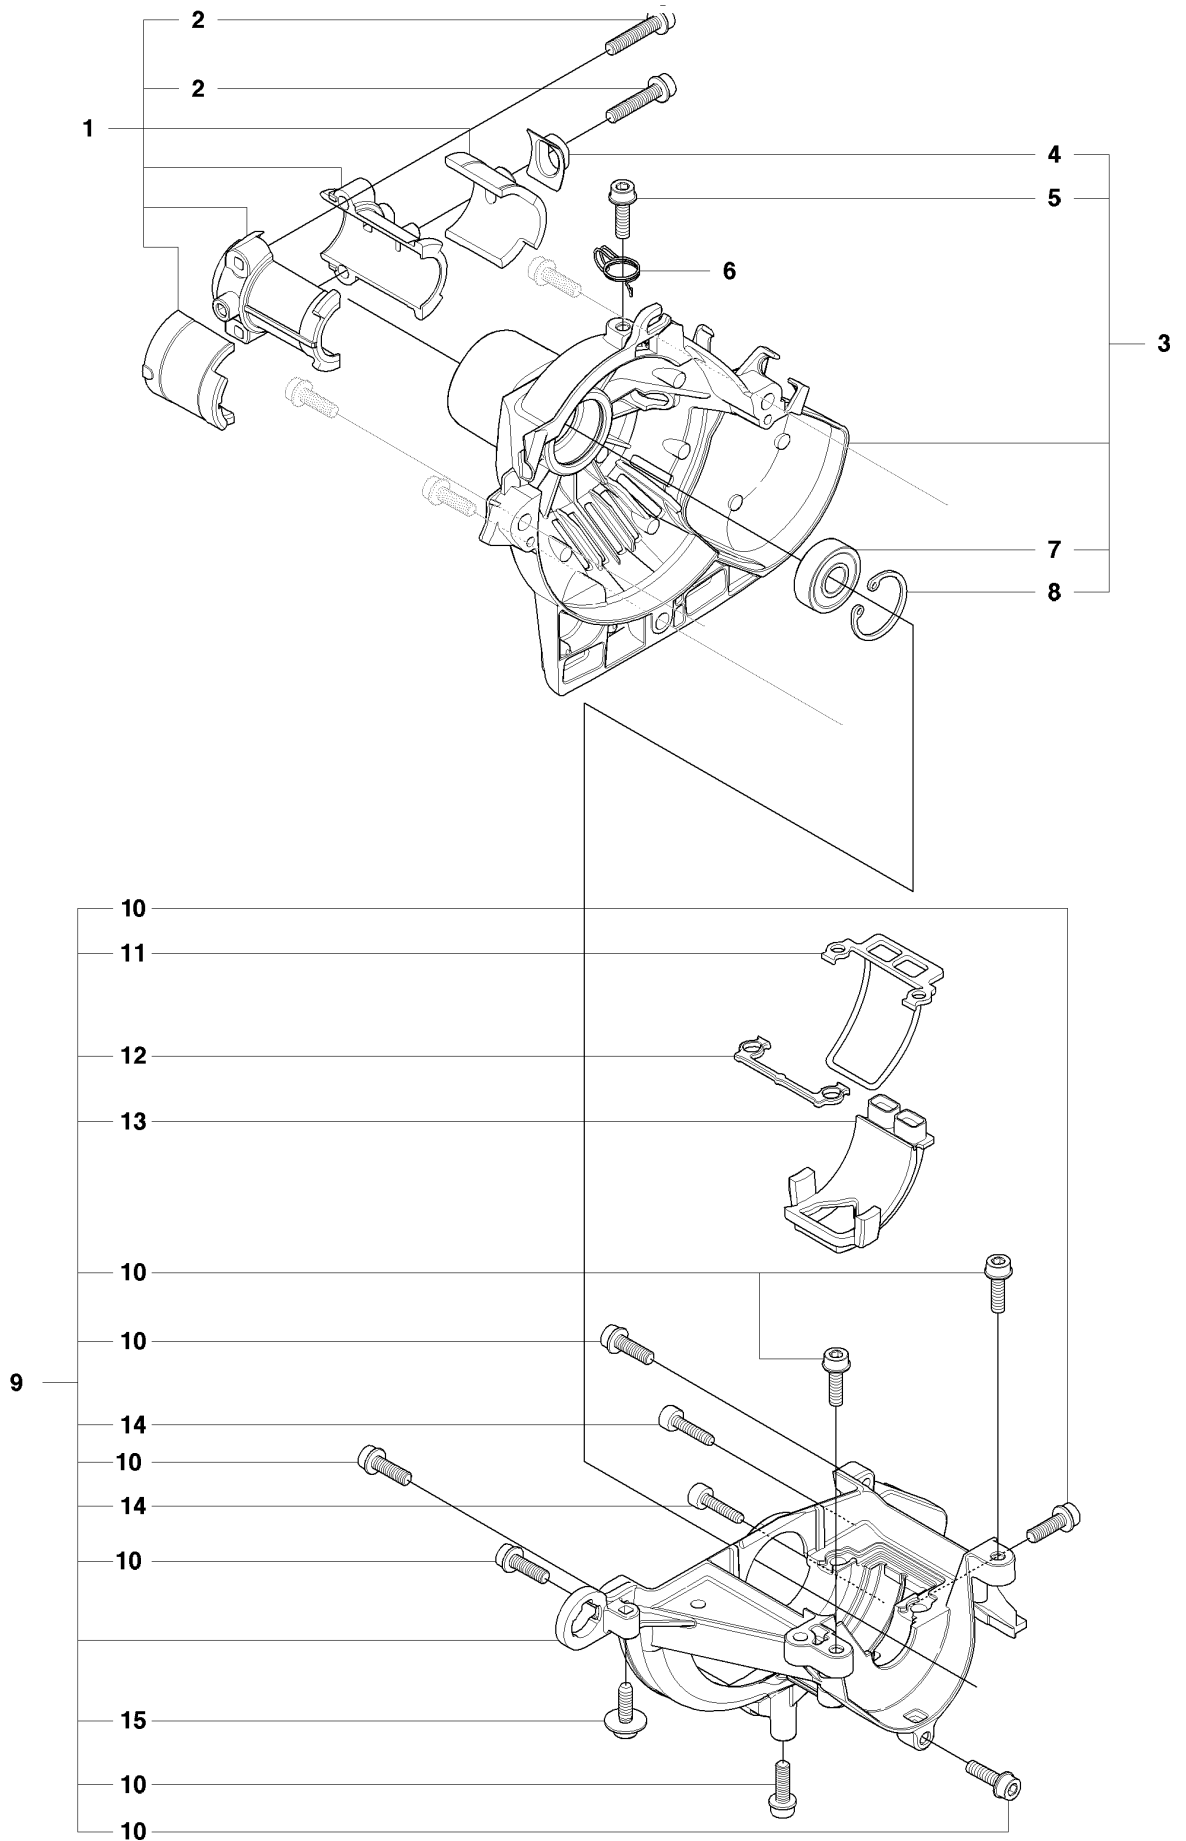

Q 327HDA65x, HE3x, HE4x
CRANK CASE

CRANKCASE

327 HE4 X-SERIES from 2015-01

Ref	Part No	Description	Remark	QTY	KIT
1	537 30 96-01	COMPRESSION SLEEVE		1	
2	503 21 68-25	SCREW IHSCFT		2	1
3	537 04 12-09	CLUTCH COVER		1	
4	537 42 50-01	PROTECTIVE PLATE		1	3
6	537 07 36-01	SPRING		1	
7	503 25 05-01	BALL BEARING		1	3
8	537 33 67-01	CIRCLIP		1	3
11	537 06 69-01	GASKET CRANKCASE		1	9
12	537 08 85-01	GASKET		1	9
13	537 06 68-01	INSERT CRANKCASE		1	9
14	503 21 66-18	SCREW IHSCFT		2	9
15	503 21 77-16	SCREW IHSCFT		1	9
10	503 20 03-03	SCREW IHSCFM	M5X16	1	
9	537 08 52-03	CRANKCASE		1	
5	503 20 03-03	SCREW IHSCFM	M5X16	1